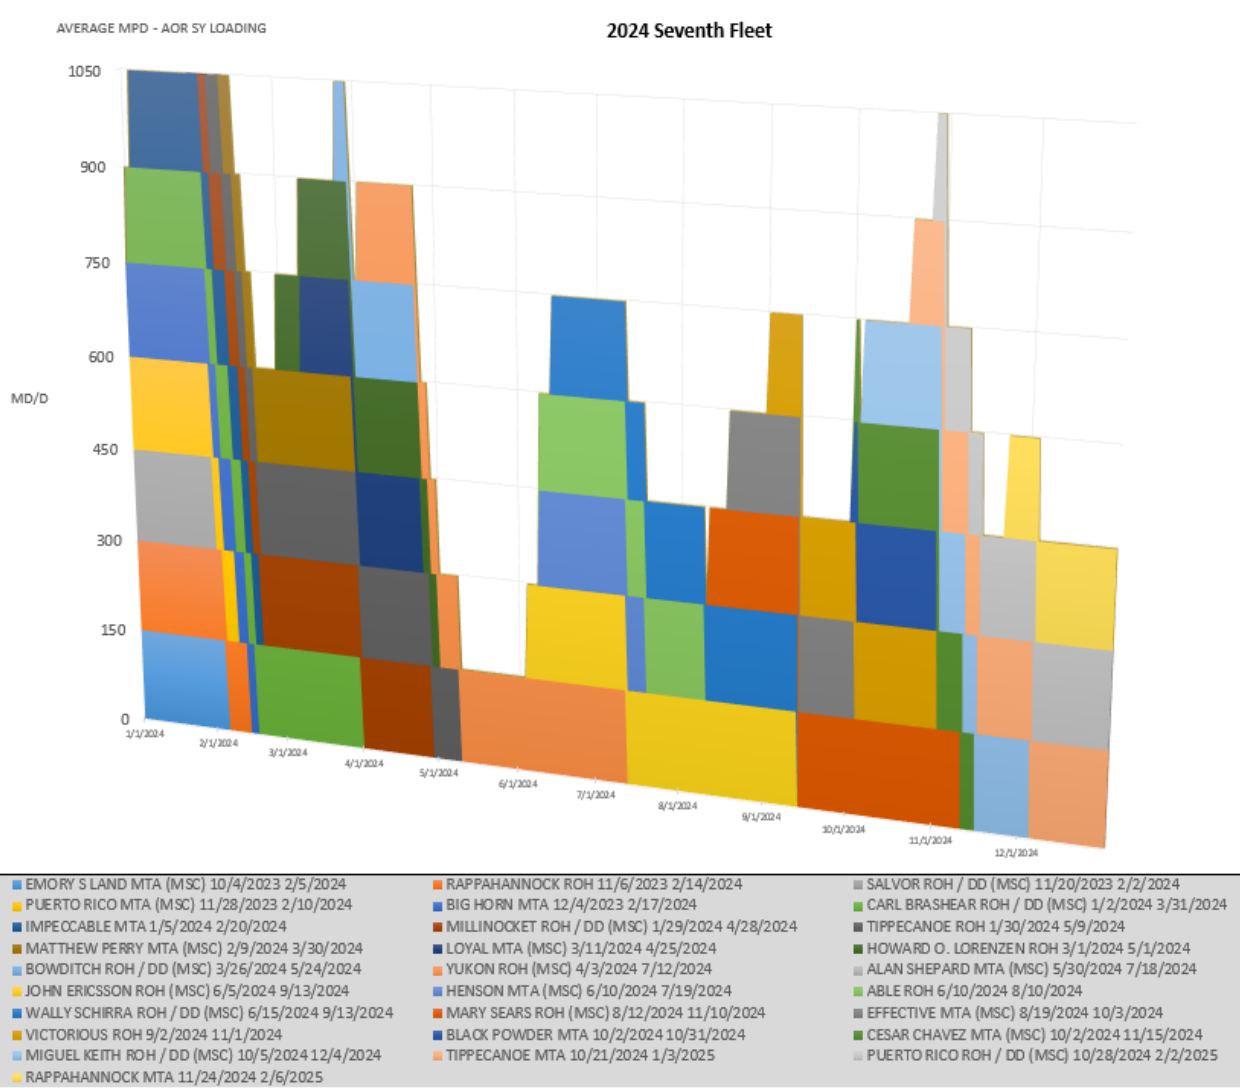

7TH Fleet – Shipyard Loading 2024

SHIP	EVENT	POP START	POP END
EMORY S LAND	MTA (MSC)	10/4/2023	2/5/2024
RAPPAHANNOCK	ROH	11/6/2023	2/14/2024
SALVOR	ROH / DD (MSC)	11/20/2023	2/2/2024
PUERTO RICO	MTA (MSC)	11/28/2023	2/10/2024
BIG HORN	MTA	12/4/2023	2/17/2024
GUAM	ROH (MSC)	1/1/2024	4/16/2024
CARL BRASHEAR	ROH / DD (MSC)	1/2/2024	3/31/2024
IMPECCABLE	MTA	1/5/2024	2/20/2024
MILLINOCKET	ROH / DD (MSC)	1/29/2024	4/28/2024
TIPPECANOE	ROH	1/30/2024	5/9/2024
SALVOR	ROH / DD (MSC)	2/5/2024	4/20/2024
MATTHEW PERRY	MTA (MSC)	2/9/2024	3/30/2024
HOWARD O. LORENZEN	ROH	3/1/2024	5/1/2024
LOYAL	MTA (MSC)	3/11/2024	4/25/2024
BOWDITCH	ROH / DD (MSC)	3/26/2024	5/24/2024
YUKON	ROH (MSC)	4/3/2024	7/12/2024
ALAN SHEPARD	MTA (MSC)	5/30/2024	7/18/2024
JOHN ERICSSON	ROH (MSC)	6/5/2024	9/13/2024
HENSON	MTA (MSC)	6/10/2024	7/19/2024
ABLE	ROH	6/10/2024	8/10/2024
WALLY SCHIRRA	ROH / DD (MSC)	6/15/2024	9/13/2024
MARY SEARS	ROH (MSC)	8/12/2024	11/10/2024
EFFECTIVE	MTA (MSC)	8/19/2024	10/3/2024
VICTORIOUS	ROH	9/2/2024	11/1/2024
BLACK POWDER	MTA	10/2/2024	10/31/2024
CESAR CHAVEZ	MTA (MSC)	10/2/2024	11/15/2024
MIGUEL KEITH	ROH / DD (MSC)	10/5/2024	12/4/2024
TIPPECANOE	MTA	10/21/2024	1/3/2025
PUERTO RICO	ROH / DD (MSC)	10/28/2024	2/2/2025
RAPPAHANNOCK	MTA	11/24/2024	2/6/2025

Denotes PoP carry-over from previous year
Denotes PoP end in the next year

UNCLASSIFIED