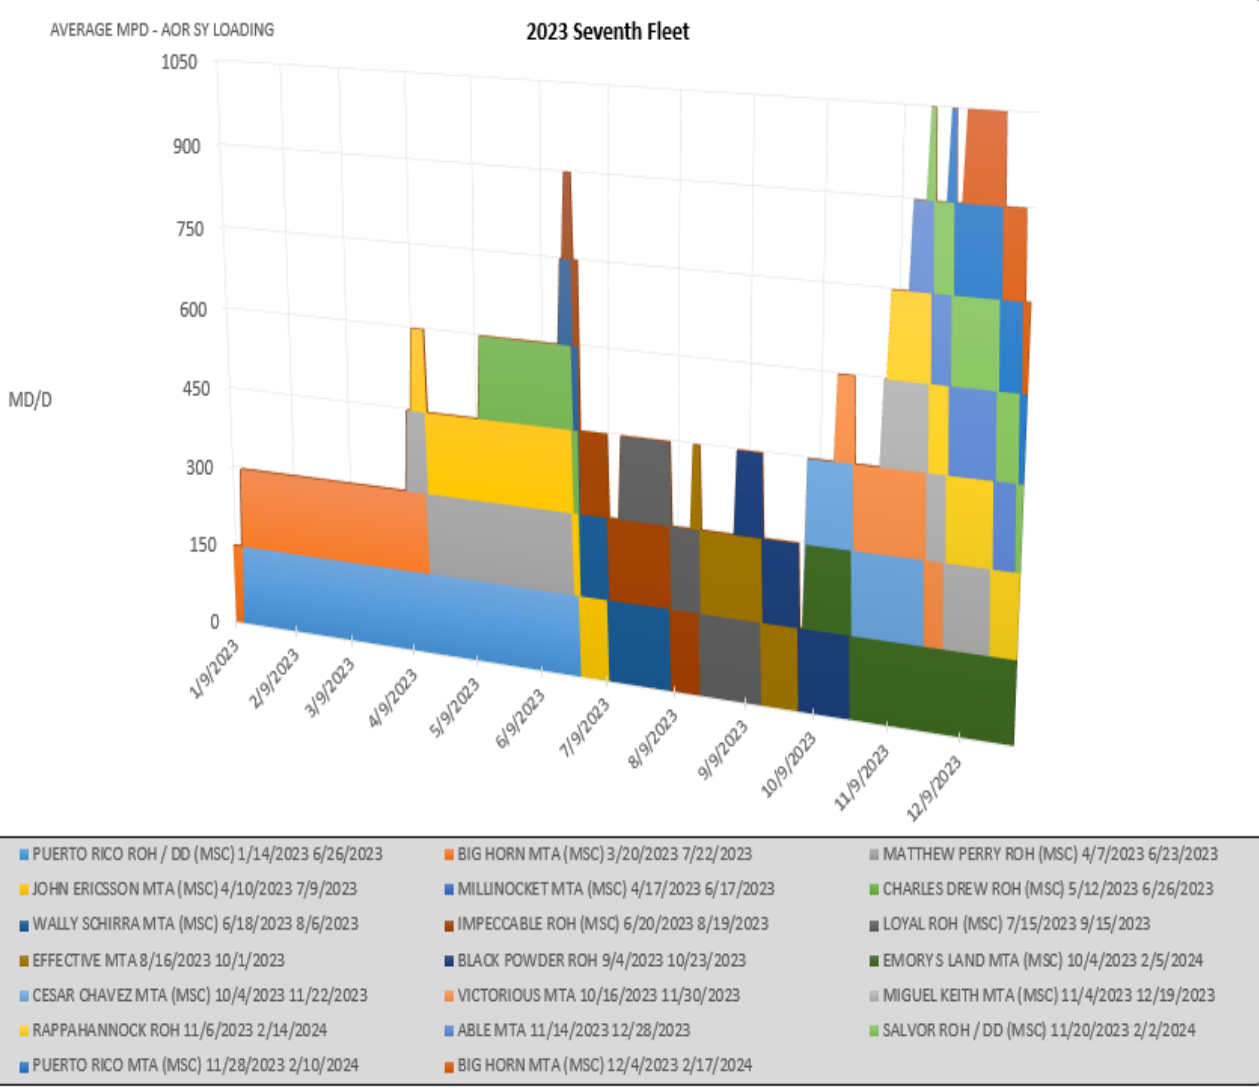

# 7<sup>TH</sup> Fleet – Shipyard Loading 미7함대 – 조선소 수리 계획 2023-2025

# 7<sup>TH</sup> Fleet – Shipyard Loading 2023

SHIP	EVENT	POP START	POP END
RAPPAHANNOCK	MTA (MSC)	1/9/2023	5/7/2023
PUERTO RICO	ROH / DD (MSC)	1/14/2023	6/26/2023
BRUNSWICK	MTA (MSC)	1/16/2023	3/24/2023
YUKON	MTA (MSC)	1/24/2023	3/24/2023
HENSON	ROH (MSC)	2/6/2023	4/24/2023
CARL BRASHEAR	MTA (MSC)	2/7/2023	3/31/2023
HOWARD O LORENZEN	ROH / DD (MSC)	3/1/2023	4/29/2023
EFFECTIVE	ROH (MSC)	3/5/2023	5/11/2023
SALVOR	MTA (MSC)	3/6/2023	5/6/2023
MATTHEW PERRY	ROH (MSC)	4/7/2023	6/23/2023
JOHN ERICSSON	MTA (MSC)	4/10/2023	7/9/2023
MILLINOCKET	MTA (MSC)	4/17/2023	6/17/2023
CHARLES DREW	ROH (MSC)	5/12/2023	6/26/2023
WALLY SCHIRRA	MTA (MSC)	6/18/2023	8/6/2023
IMPECCABLE	ROH (MSC)	6/20/2023	8/19/2023
LOYAL	ROH (MSC)	7/15/2023	9/15/2023
EFFECTIVE	MTA	8/16/2023	10/1/2023
BLACK POWDER	ROH	9/4/2023	10/23/2023
EMORY S LAND	MTA (MSC)	10/4/2023	2/5/2024
CESAR CHAVEZ	MTA (MSC)	10/4/2023	11/22/2023
VICTORIOUS	MTA	10/16/2023	11/30/2023
MIGUEL KEITH	MTA (MSC)	11/4/2023	12/19/2023
RAPPAHANNOCK	ROH	11/6/2023	2/14/2024
ABLE	MTA	11/14/2023	12/28/2023
SALVOR	ROH / DD (MSC)	11/20/2023	2/2/2024
PUERTO RICO	MTA (MSC)	11/28/2023	2/10/2024
BIG HORN	MTA (MSC)	12/4/2023	2/17/2024

■ Denotes PoP carry-over from previous year  
 ■ Denotes PoP end in the next year

UNCLASSIFIED