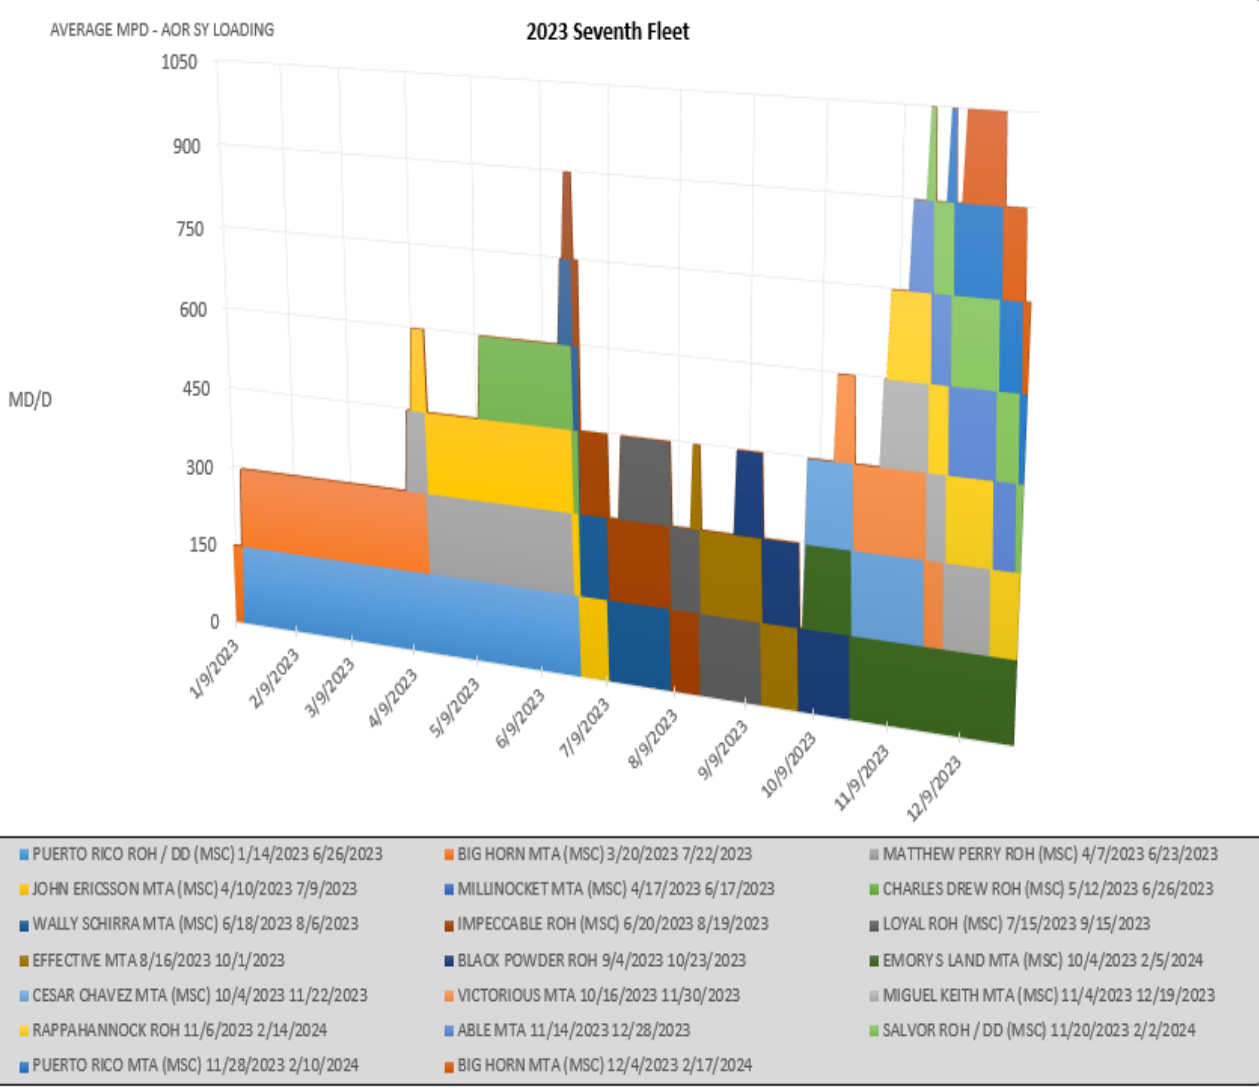

7TH Fleet – Shipyard Loading 2023-2025

7TH Fleet – Shipyard Loading 2023

SHIP	EVENT	POP START	POP END
RAPPAHANNOCK	MTA (MSC)	1/9/2023	5/7/2023
PUERTO RICO	ROH / DD (MSC)	1/14/2023	6/26/2023
BRUNSWICK	MTA (MSC)	1/16/2023	3/24/2023
YUKON	MTA (MSC)	1/24/2023	3/24/2023
HENSON	ROH (MSC)	2/6/2023	4/24/2023
CARL BRASHEAR	MTA (MSC)	2/7/2023	3/31/2023
HOWARD O LORENZEN	ROH / DD (MSC)	3/1/2023	4/29/2023
EFFECTIVE	ROH (MSC)	3/5/2023	5/11/2023
SALVOR	MTA (MSC)	3/6/2023	5/6/2023
MATTHEW PERRY	ROH (MSC)	4/7/2023	6/23/2023
JOHN ERICSSON	MTA (MSC)	4/10/2023	7/9/2023
MILLINOCKET	MTA (MSC)	4/17/2023	6/17/2023
CHARLES DREW	ROH (MSC)	5/12/2023	6/26/2023
WALLY SCHIRRA	MTA (MSC)	6/18/2023	8/6/2023
IMPECCABLE	ROH (MSC)	6/20/2023	8/19/2023
LOYAL	ROH (MSC)	7/15/2023	9/15/2023
EFFECTIVE	MTA	8/16/2023	10/1/2023
BLACK POWDER	ROH	9/4/2023	10/23/2023
EMORY S LAND	MTA (MSC)	10/4/2023	2/5/2024
CESAR CHAVEZ	MTA (MSC)	10/4/2023	11/22/2023
VICTORIOUS	MTA	10/16/2023	11/30/2023
MIGUEL KEITH	MTA (MSC)	11/4/2023	12/19/2023
RAPPAHANNOCK	ROH	11/6/2023	2/14/2024
ABLE	MTA	11/14/2023	12/28/2023
SALVOR	ROH / DD (MSC)	11/20/2023	2/2/2024
PUERTO RICO	MTA (MSC)	11/28/2023	2/10/2024
BIG HORN	MTA (MSC)	12/4/2023	2/17/2024