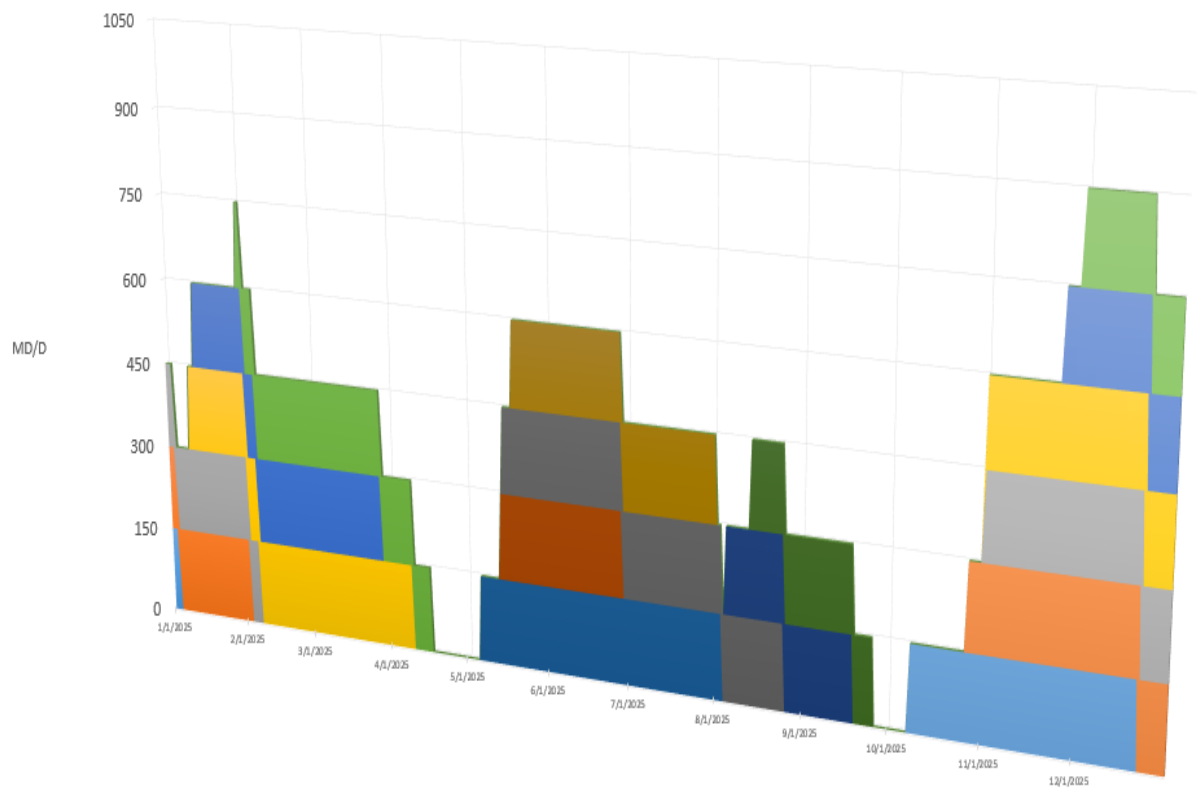

Denotes PoP carry-over from previous year
 Denotes PoP end in the next year

UNCLASSIFIED

7TH Fleet – Shipyard Loading 2025

AVERAGE MPD - AOR SY LOADING

2025 Seventh Fleet

SHIP	EVENT	POP START	POP END
TIPPECANOE	MTA (MSC)	10/21/2024	1/3/2025
PUERTO RICO	ROH / DD (MSC)	10/28/2024	2/2/2025
RAPPAHANNOCK	MTA (MSC)	11/24/2024	2/6/2025
MATTHEW PERRY	ROH / DD (MSC)	1/10/2025	4/9/2025
APALACHICOLA	MTA (MSC)	1/13/2025	3/28/2025
YUKON	MTA (MSC)	2/1/2025	4/16/2025
JOHN L CANLEY	MTA (MSC)	3/3/2025	4/14/2025
CHARLES DREW	ROH / DD (MSC)	5/6/2025	8/3/2025
ALAN SHEPARD	ROH (MSC)	5/14/2025	6/28/2025
BIG HORN	ROH (MSC)	5/18/2025	8/25/2025
JOHN ERICSSON	MTA	5/19/2025	8/1/2025
WALLY SCHIRRA	MTA (MSC)	8/5/2025	9/18/2025
AMELIA EARHART	MTA (MSC)	8/14/2025	9/25/2025
PUERTO RICO	MTA (MSC)	10/8/2025	12/21/2025
HENSON	ROH (MSC)	10/27/2025	1/25/2026
CESAR CHAVEZ	ROH (MSC)	11/1/2025	1/29/2026
TIPPECANOE	ROH	11/1/2025	2/8/2026
EMORY S LAND	ROH / DD (MSC)	11/25/2025	5/25/2026
RAPPAHANNOCK	ROH	12/1/2025	3/1/2026

Denotes PoP carry-over from previous year
 Denotes PoP end in the next year

- TIPPECANOE MTA (MSC) 10/21/2024 1/3/2025
- MATTHEW PERRY ROH / DD (MSC) 1/10/2025 4/9/2025
- CHARLES DREW ROH / DD (MSC) 5/6/2025 8/3/2025
- JOHN ERICSSON MTA 5/19/2025 8/1/2025
- PUERTO RICO MTA (MSC) 10/8/2025 12/21/2025
- TIPPECANOE ROH 11/1/2025 2/8/2026
- PUERTO RICO ROH / DD (MSC) 10/28/2024 2/2/2025
- APALACHICOLA MTA (MSC) 1/13/2025 3/28/2025
- ALAN SHEPARD ROH (MSC) 5/14/2025 6/28/2025
- WALLY SCHIRRA MTA (MSC) 8/5/2025 9/18/2025
- EMORY S LAND ROH / DD (MSC) 11/25/2025 5/25/2026
- RAPPAHANNOCK MTA (MSC) 11/24/2024 2/6/2025
- YUKON MTA (MSC) 2/1/2025 4/16/2025
- BIG HORN ROH (MSC) 5/18/2025 8/25/2025
- AMELIA EARHART MTA (MSC) 8/14/2025 9/25/2025
- CESAR CHAVEZ ROH (MSC) 11/1/2025 1/29/2026
- RAPPAHANNOCK ROH 12/1/2025 3/1/2026