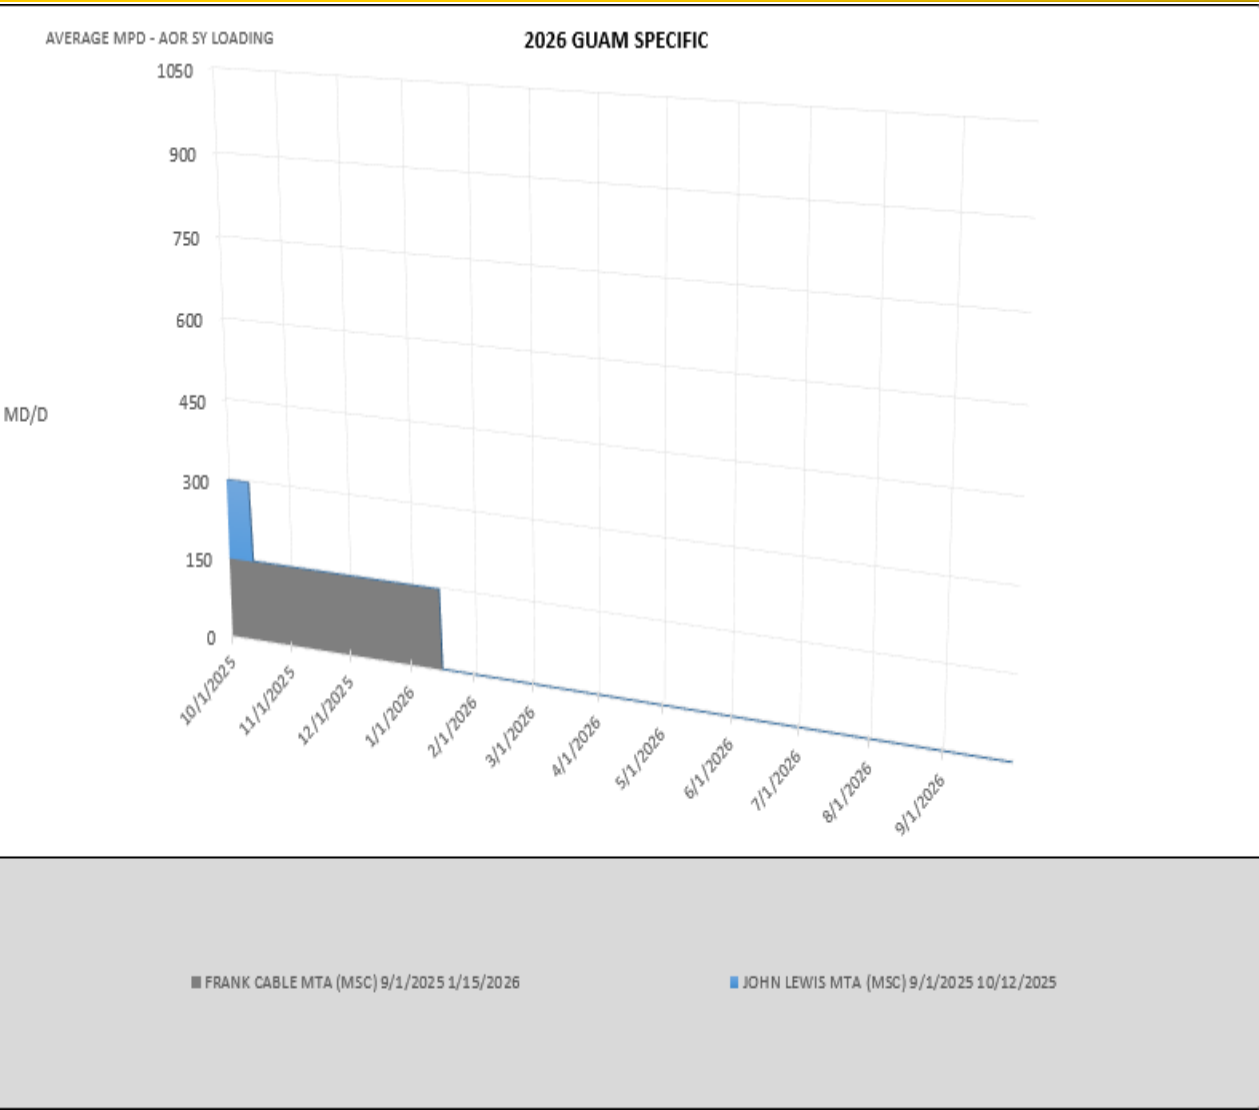

FY26 Guam Specific Shipyard Loading

SHIP	EVENT	POP START	POP END
FRANK CABLE	MTA (MSC)	9/1/2025	1/15/2026
JOHN LEWIS	MTA (MSC)	9/1/2025	10/12/2025

■ Denotes PoP carry-over from previous year
■ Denotes PoP end in the next year