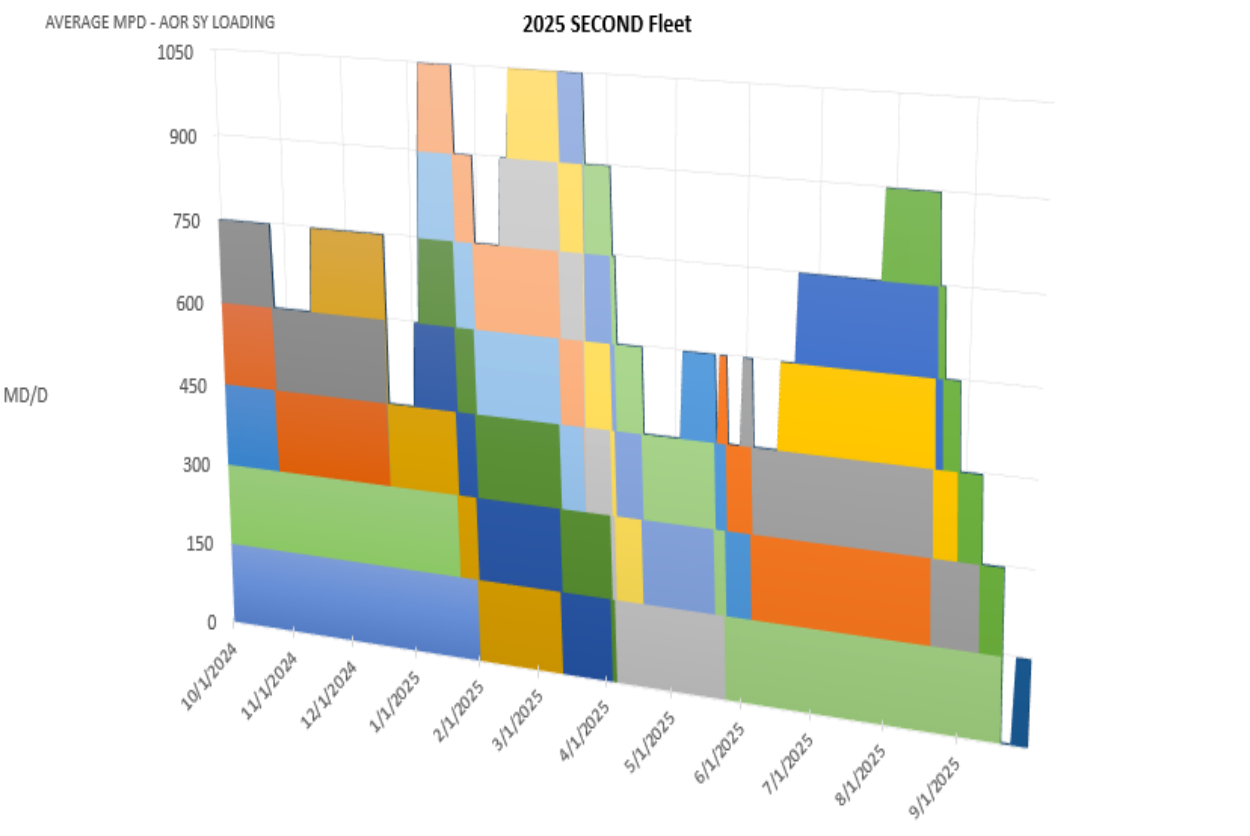

FY25 2nd Fleet Shipyard Loading

SHIP	EVENT	POP START	POP END
JOSHUA HUMPHREYS	ROH (MSC)	5/20/2024	1/31/2025
COMFORT	ROH / DD (MSC)	8/20/2024	1/22/2025
ROBERT E PEARY	MTA (MSC)	8/28/2024	10/26/2024
KANAWHA	MTA (MSC)	8/31/2024	12/20/2024
SUPPLY	MTA (MSC)	9/9/2024	12/20/2024
PILILAAU	ROH / DD (MSC)	11/15/2024	3/11/2025
SEAY	ROH (MSC)	1/3/2025	4/3/2025
ZEUS	MTA (MSC)	1/6/2025	4/5/2025
BURLINGTON	MTA (MSC)	1/6/2025	3/22/2025
JOSHUA HUMPHREYS	MTA (MSC)	1/7/2025	3/22/2025
KANAWHA	ROH (MSC)	2/13/2025	5/24/2025
MEDGAR EVERS	ROH (MSC)	2/17/2025	4/17/2025
LEWIS AND CLARK	ROH / DD (MSC)	2/18/2025	5/19/2025
JOHN LENTHALL	ROH (MSC)	3/23/2025	9/18/2025
WESTWIND	MTA (MSC)	5/5/2025	6/4/2025
ARCTIC	ROH / DD (MSC)	5/21/2025	8/19/2025
PATUXENT	ROH (MSC)	5/31/2025	9/8/2025
LARAMIE	MTA (MSC)	6/16/2025	8/29/2025
WATERS	ROH (MSC)	6/23/2025	8/22/2025
ROBERT E PEARY	MTA (MSC)	7/28/2025	9/18/2025
WILLIAM MCLEAN	MTA (MSC)	9/24/2025	11/24/2025

- JOSHUA HUMPHREYS ROH (MSC) 5/20/2024 1/31/2025
- KANAWHA MTA (MSC) 8/31/2024 12/20/2024
- SEAY ROH (MSC) 1/3/2025 4/3/2025
- JOSHUA HUMPHREYS MTA (MSC) 1/7/2025 3/22/2025
- LEWIS AND CLARK ROH / DD (MSC) 2/18/2025 5/19/2025
- ARCTIC ROH / DD (MSC) 5/21/2025 8/19/2025
- WATERS ROH (MSC) 6/23/2025 8/22/2025
- COMFORT ROH / DD (MSC) 8/20/2024 1/22/2025
- SUPPLY MTA (MSC) 9/9/2024 12/20/2024
- ZEUS MTA (MSC) 1/6/2025 4/5/2025
- KANAWHA ROH (MSC) 2/13/2025 5/24/2025
- JOHN LENTHALL ROH (MSC) 3/23/2025 9/18/2025
- PATUXENT ROH (MSC) 5/31/2025 9/8/2025
- ROBERT E PEARY MTA (MSC) 7/28/2025 9/18/2025
- ROBERT E PEARY MTA (MSC) 8/28/2024 10/26/2024
- PILILAAU ROH / DD (MSC) 11/15/2024 3/11/2025
- BURLINGTON MTA (MSC) 1/6/2025 3/22/2025
- MEDGAR EVERS ROH (MSC) 2/17/2025 4/17/2025
- WESTWIND MTA (MSC) 5/5/2025 6/4/2025
- LARAMIE MTA (MSC) 6/16/2025 8/29/2025
- WILLIAM MCLEAN MTA (MSC) 9/24/2025 11/24/2025

Denotes PoP carry-over from previous year

Denotes PoP end in the next year

UNCLASSIFIED