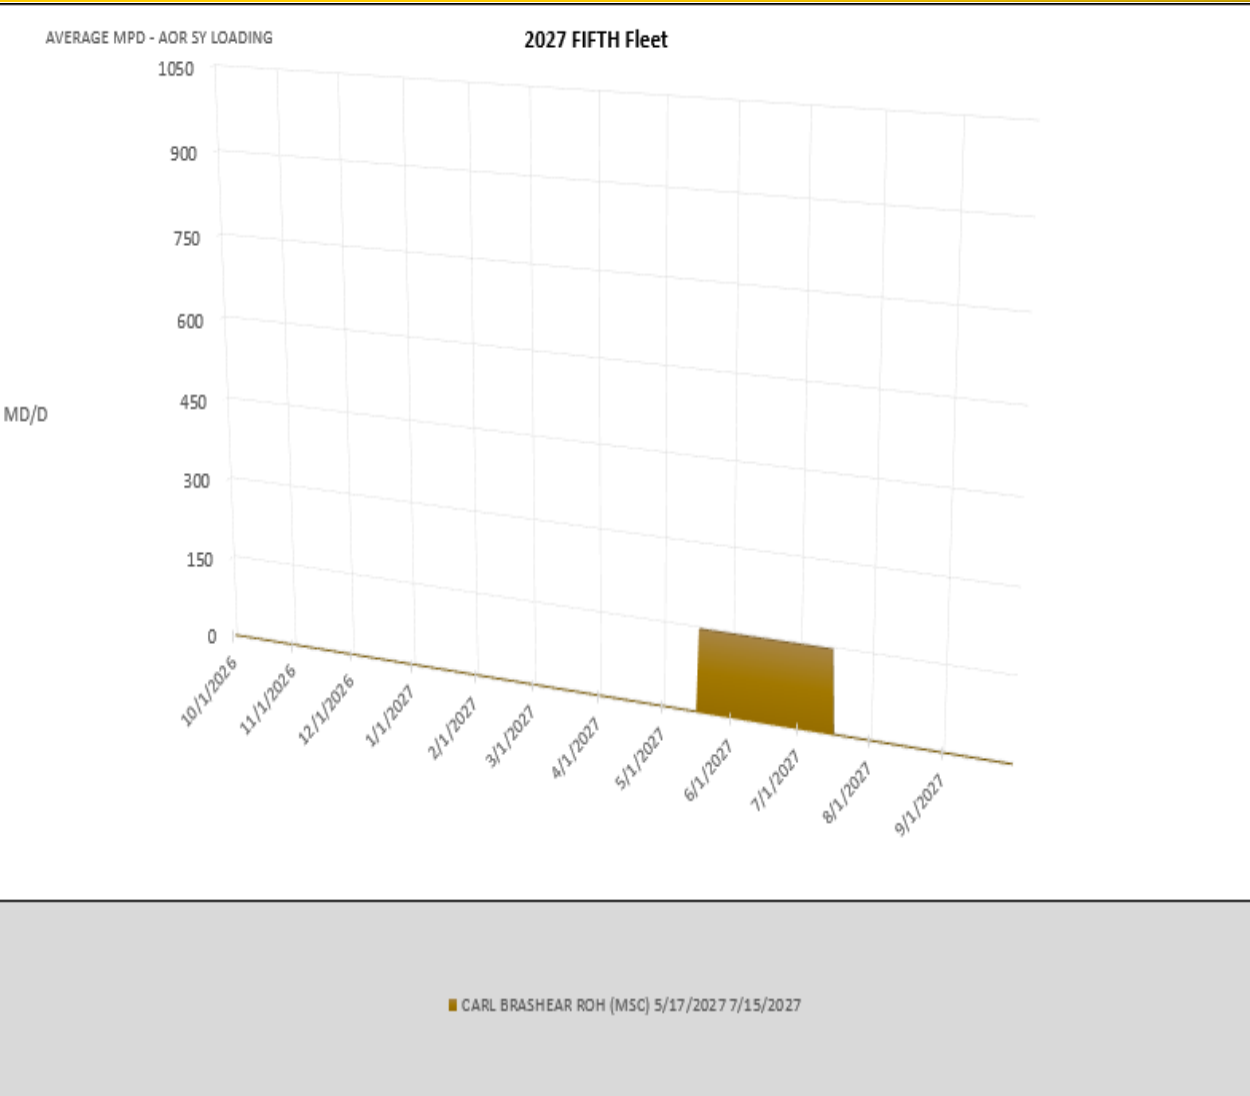

FY27 5th Fleet Shipyard Loading

SHIP	EVENT	POP START	POP END
CARL BRASHEAR	ROH (MSC)	5/17/2027	7/15/2027

Denotes PoP carry-over from previous year

Denotes PoP end in the next year