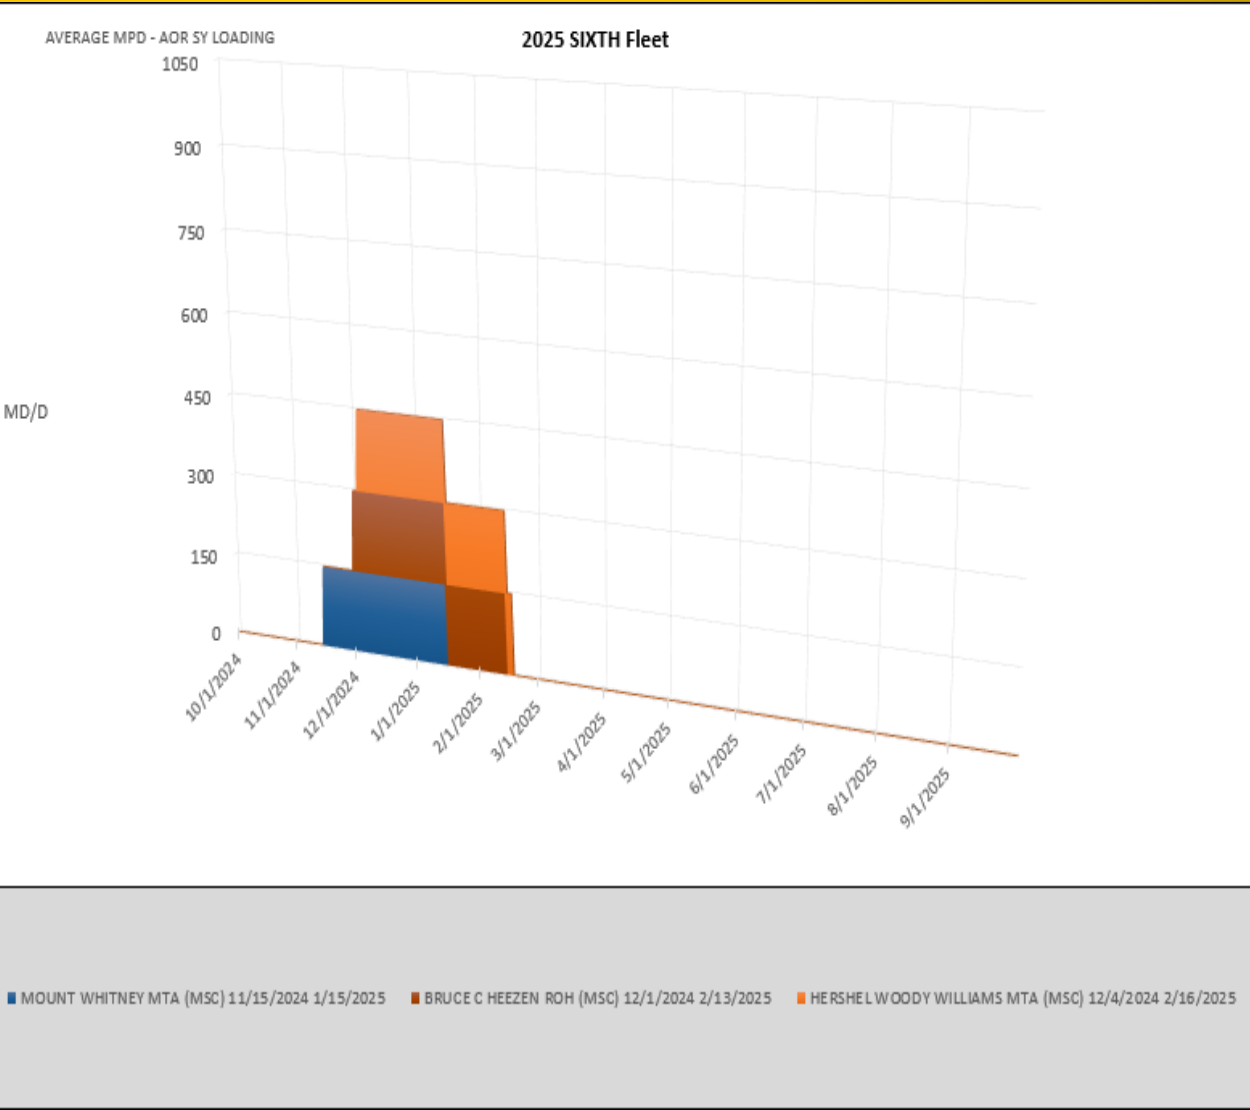

FY25 6th Fleet Shipyard Loading

SHIP	EVENT	POP START	POP END
MOUNT WHITNEY	MTA (MSC)	11/15/2024	1/15/2025
BRUCE C HEEZEN	ROH (MSC)	12/1/2024	2/13/2025
HERSHEL WOODY WILLIAMS	MTA (MSC)	12/4/2024	2/16/2025

Denotes PoP carry-over from previous year
Denotes PoP end in the next year