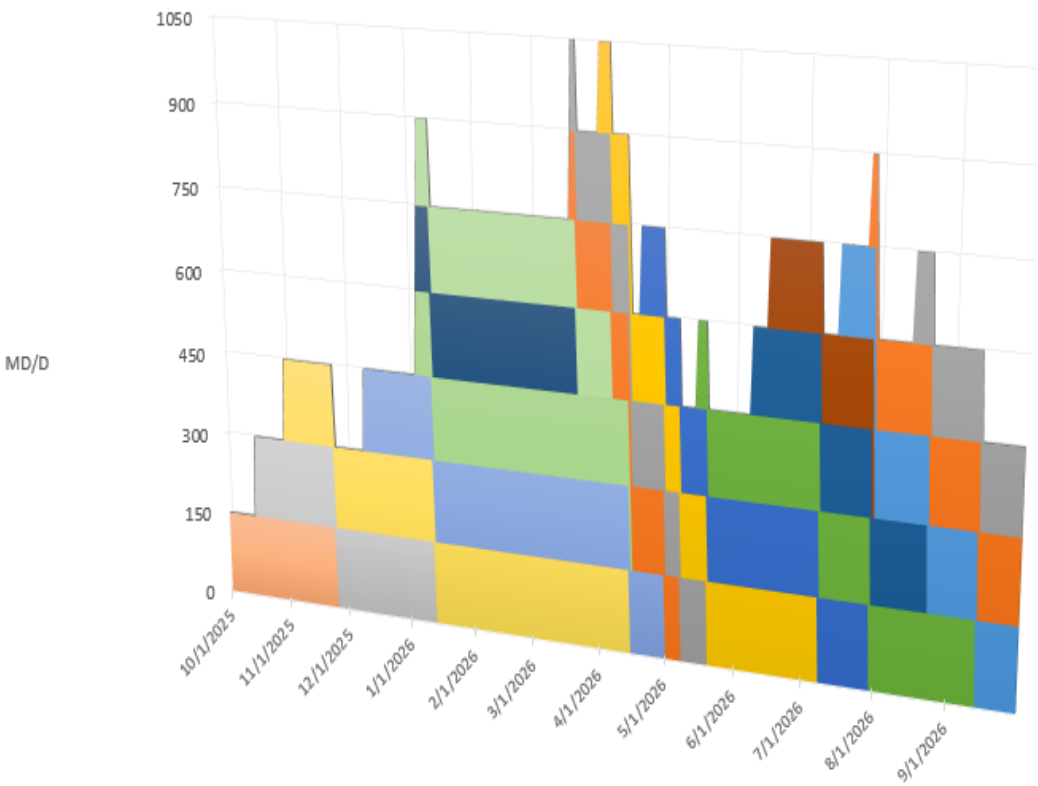

Denotes PoP carry-over from previous year

Denotes PoP end in the next year

UNCLASSIFIED

# FY26 2<sup>nd</sup> Fleet Shipyard Loading

AVERAGE MPD - AOR SY LOADING

2026 SECOND Fleet

- WILLIAM MCLEAN MTA (MSC) 9/24/2025 11/24/2025
- SUPPLY ROH / DD (MSC) 10/31/2025 4/14/2026
- COMFORT MTA (MSC) 1/5/2026 4/15/2026
- ZEUS MTA (MSC) 1/7/2026 4/6/2026
- ROBERT E PEARY ROH (MSC) 3/19/2026 5/19/2026
- LARAMIE ROH (MSC) 4/20/2026 7/29/2026
- PATUXENT MTA (MSC) 6/8/2026 8/22/2026
- SACAGAWEA ROH / DD (MSC) 7/15/2026 10/13/2026
- JOHN LENTHALL MTA (MSC) 8/15/2026 10/30/2026
- BRUNSWICK ROH / DD (MSC) 10/15/2025 1/12/2026
- 1ST LT BALDOMERO LOPEZ ROH / DD (MSC) 12/10/2025 4/30/2026
- BURLINGTON MTA (MSC) 1/6/2026 3/21/2026
- MEDGAR EVERS MTA (MSC) 3/19/2026 5/7/2026
- CARSON CITY ROH / DD (MSC) 4/1/2026 7/7/2026
- DAHL ROH / DD (MSC) 5/15/2026 9/12/2026
- ARCTIC MTA (MSC) 6/15/2026 7/30/2026
- WILLIAM MCLEAN ROH / DD (MSC) 7/27/2026 10/25/2026