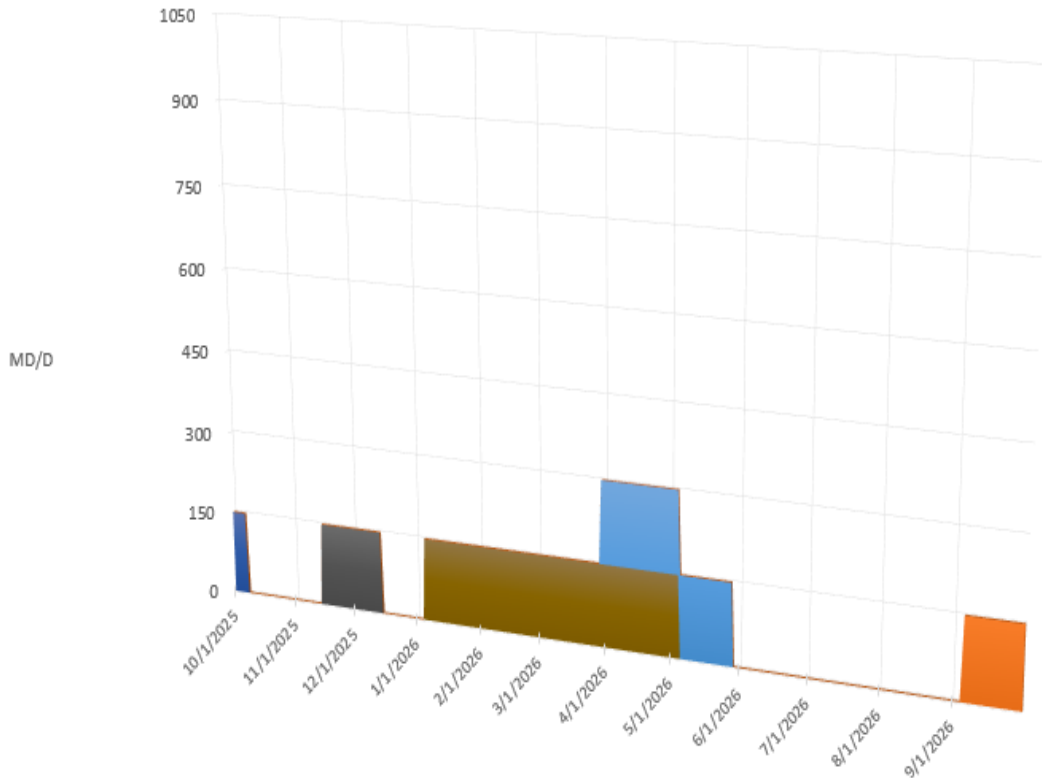

Denotes PoP carry-over from previous year  
 Denotes PoP end in the next year

# FY26 3<sup>rd</sup> Fleet Shipyard Loading

AVERAGE MPD - AOR SY LOADING

2026 THIRD Fleet

SHIP	EVENT	POP START	POP END
GUADALUPE	ROH (MSC)	6/30/2025	10/7/2025
ALAN SHEPARD	ROH (MSC)	8/18/2025	10/16/2025
ARROWHEAD	MTA (MSC)	11/15/2025	12/14/2025
MERCY	ROH (MSC)	1/5/2026	5/4/2026
RICHARD E BYRD	ROH (MSC)	3/30/2026	5/28/2026
ALAN SHEPARD	MTA (MSC)	9/5/2026	10/24/2026