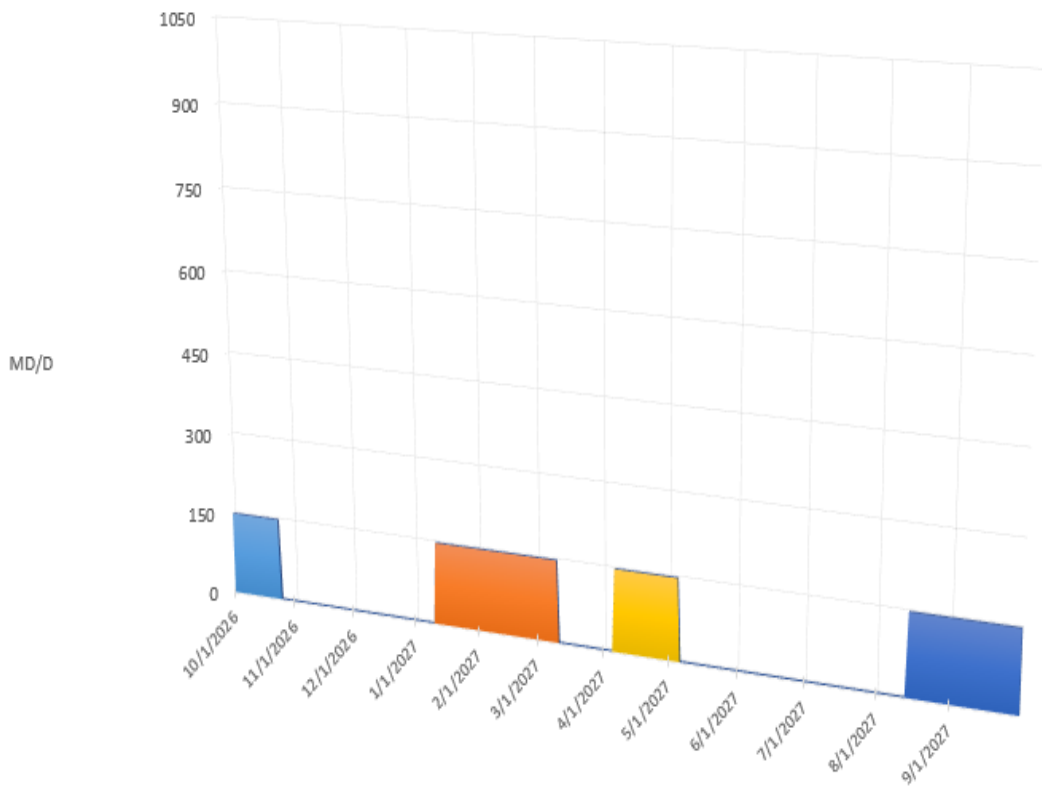

Denotes PoP carry-over from previous year  
 Denotes PoP end in the next year

- GUADALUPE ROH (MSC) 6/30/2025 10/7/2025
- ALAN SHEPARD ROH (MSC) 8/18/2025 10/16/2025
- ARROWHEAD MTA (MSC) 11/15/2025 12/14/2025
- MERCY ROH (MSC) 1/5/2026 5/4/2026
- RICHARD E BYRD ROH (MSC) 3/30/2026 5/28/2026
- ALAN SHEPARD MTA (MSC) 9/5/2026 10/24/2026

# FY27 3<sup>rd</sup> Fleet Shipyard Loading

AVERAGE MPD - AOR SY LOADING

2027 THIRD Fleet

SHIP	EVENT	POP START	POP END
ALAN SHEPARD	MTA (MSC)	9/5/2026	10/24/2026
MERCY	MTA (MSC)	1/11/2027	3/10/2027
EAGLEVIEW	ROH (MSC)	4/6/2027	5/5/2027
ALAN SHEPARD	ROH / DD (MSC)	8/14/2027	11/11/2027