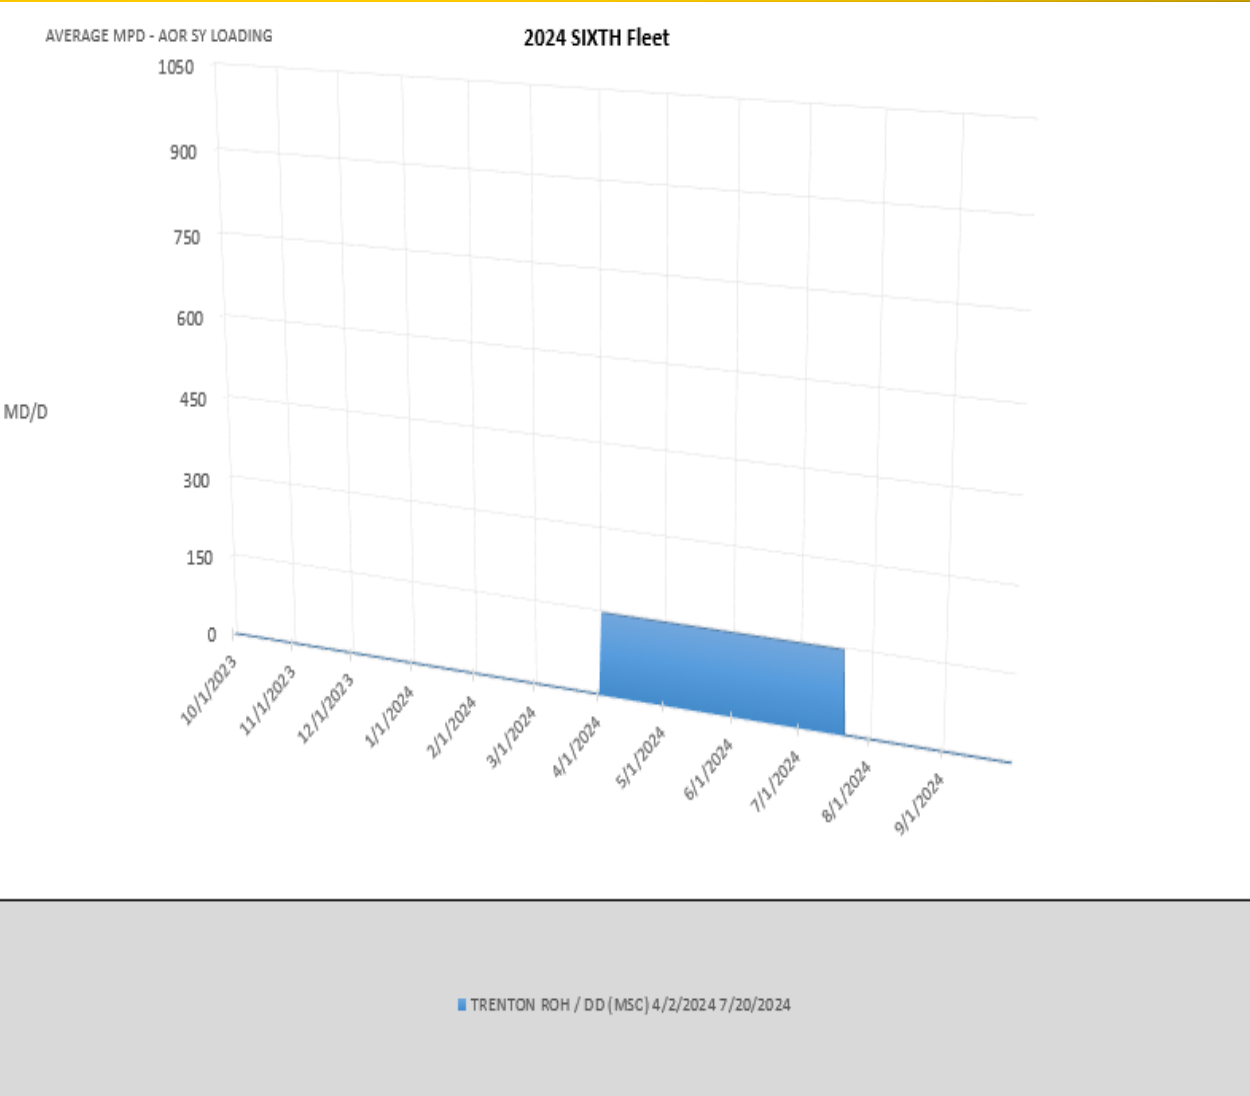

FY24 6th Fleet Shipyard Loading

SHIP	EVENT	POP START	POP END
TRENTON	ROH / DD (MSC)	4/2/2024	7/20/2024

■ Denotes PoP carry-over from previous year
■ Denotes PoP end in the next year