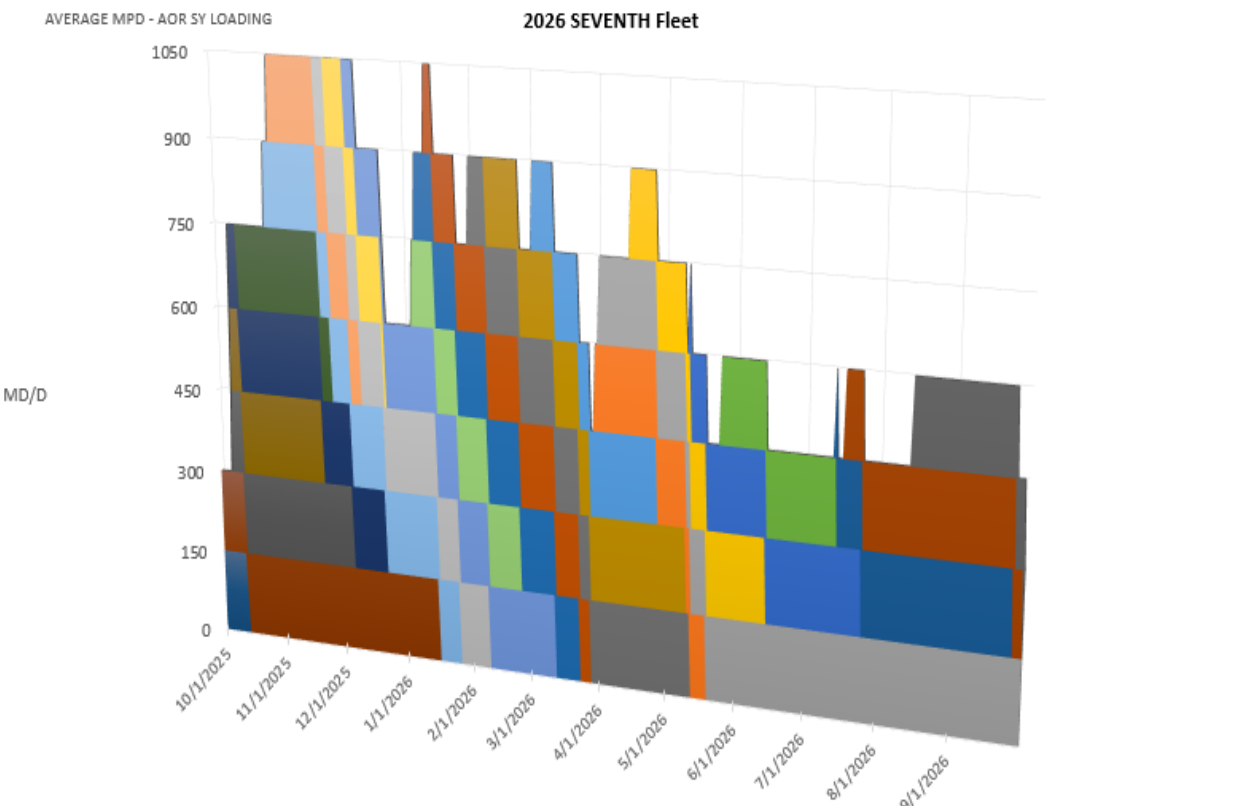

FY26 7th Fleet Shipyard Loading

- JOHN LEWIS MTA (MSC) 9/1/2025 10/12/2025
- CESAR CHAVEZ ROH (MSC) 10/7/2025 12/5/2025
- PUERTO RICO MTA (MSC) 10/8/2025 12/21/2025
- HENSON ROH (MSC) 10/27/2025 1/25/2026
- TIPPECANOE ROH (MSC) 11/1/2025 2/8/2026
- RAPPAHANNOCK ROH (MSC) 12/1/2025 3/11/2026
- YUMA MTA (MSC) 1/7/2026 3/22/2026
- YUKON ROH (MSC) 2/1/2026 5/11/2026
- JOHN L CANLEY ROH (MSC) 3/2/2026 4/26/2026
- EMORY S LAND ROH / DD (MSC) 4/1/2026 9/30/2026
- BIG HORN MTA (MSC) 5/11/2026 7/24/2026
- NEWPORT MTA (MSC) 7/13/2026 9/25/2026
- EARL WARREN ROH (MSC) 8/14/2026 10/27/2026
- FRANK CABLE MTA (MSC) 9/1/2025 1/15/2026
- EFFECTIVE MTA (MSC) 10/8/2025 11/21/2025
- MIGUEL KEITH MTA (MSC) 10/13/2025 11/26/2025
- EARL WARREN MTA (MSC) 10/30/2025 12/10/2025
- WALLY SCHIRRA MTA (MSC) 11/3/2025 12/22/2025
- AMELIA EARHART MTA (MSC) 1/5/2026 2/23/2026
- APALACHICOLA ROH / DD (MSC) 1/12/2026 3/27/2026
- WASHINGTON CHAMBERS ROH / DD (MSC) 2/9/2026 5/9/2026
- MATTHEW PERRY MTA (MSC) 3/30/2026 5/18/2026
- HOWARD O LORENZEN ROH (MSC) 4/15/2026 6/13/2026
- CARL BRASHEAR MTA (MSC) 5/25/2026 7/13/2026
- JOHN LEWIS ROH (MSC) 7/17/2026 9/29/2026

SHIP	EVENT	POP START	POP END
JOHN LEWIS	MTA (MSC)	9/1/2025	10/12/2025
FRANK CABLE	MTA (MSC)	9/1/2025	1/15/2026
CESAR CHAVEZ	ROH (MSC)	10/7/2025	12/5/2025
EFFECTIVE	MTA (MSC)	10/8/2025	11/21/2025
PUERTO RICO	MTA (MSC)	10/8/2025	12/21/2025
MIGUEL KEITH	MTA (MSC)	10/13/2025	11/26/2025
HENSON	ROH (MSC)	10/27/2025	1/25/2026
EARL WARREN	MTA (MSC)	10/30/2025	12/10/2025
TIPPECANOE	ROH (MSC)	11/1/2025	2/8/2026
WALLY SCHIRRA	MTA (MSC)	11/3/2025	12/22/2025
RAPPAHANNOCK	ROH (MSC)	12/1/2025	3/11/2026
AMELIA EARHART	MTA (MSC)	1/5/2026	2/23/2026
YUMA	MTA (MSC)	1/7/2026	3/22/2026
APALACHICOLA	ROH / DD (MSC)	1/12/2026	3/27/2026
YUKON	ROH (MSC)	2/1/2026	5/11/2026
WASHINGTON CHAMBERS	ROH / DD (MSC)	2/9/2026	5/9/2026
JOHN L CANLEY	ROH (MSC)	3/2/2026	4/26/2026
MATTHEW PERRY	MTA (MSC)	3/30/2026	5/18/2026
EMORY S LAND	ROH / DD (MSC)	4/1/2026	9/30/2026
HOWARD O LORENZEN	ROH (MSC)	4/15/2026	6/13/2026
BIG HORN	MTA (MSC)	5/11/2026	7/24/2026
CARL BRASHEAR	MTA (MSC)	5/25/2026	7/13/2026
NEWPORT	MTA (MSC)	7/13/2026	9/25/2026
JOHN LEWIS	ROH (MSC)	7/17/2026	9/29/2026
EARL WARREN	ROH (MSC)	8/14/2026	10/27/2026

■ Denotes PoP carry-over from previous year
■ Denotes PoP end in the next year