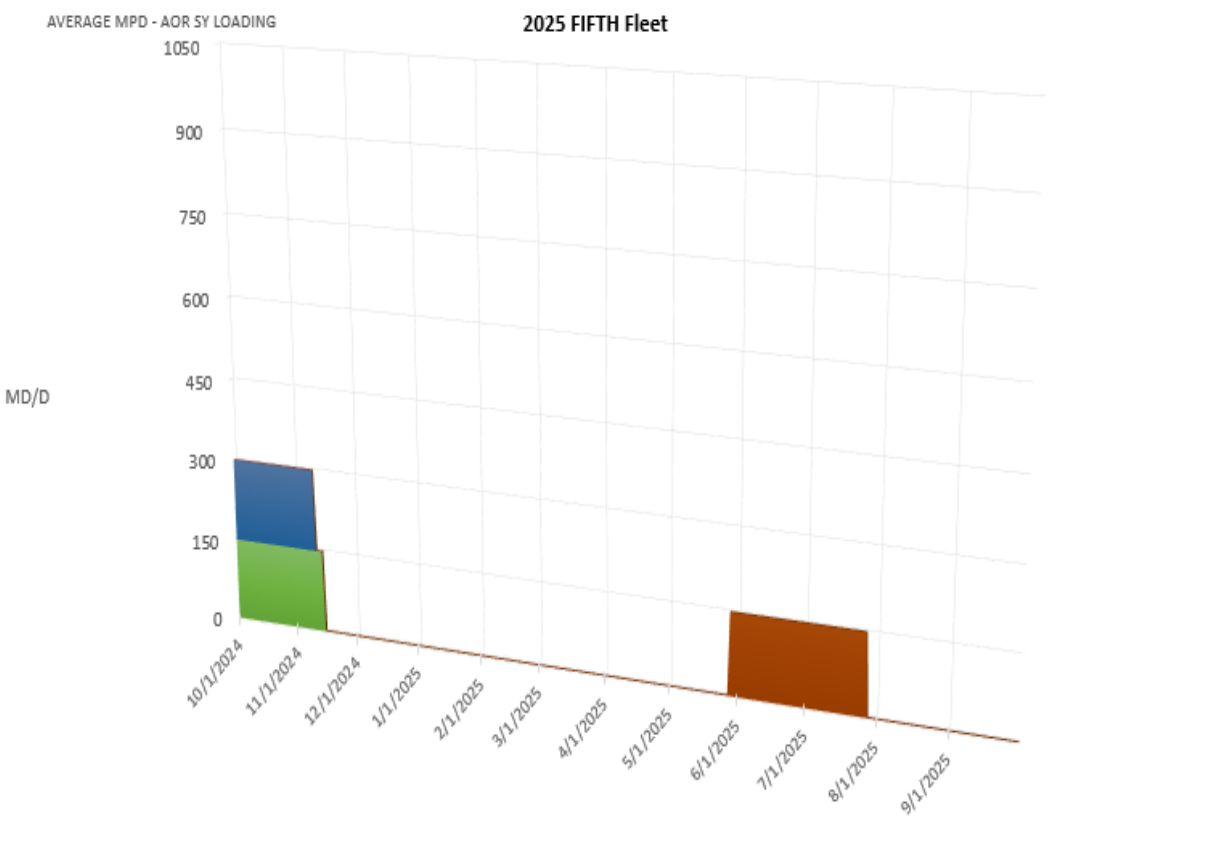

FY25 5th Fleet Shipyard Loading

SHIP	EVENT	POP START	POP END
CATAWBA	MTA (MSC)	9/16/2024	11/14/2024
LEWIS B PULLER	ROH / DD (MSC)	5/28/2025	7/27/2025
CARL BRASHEAR	MTA (MSC)	6/2/2025	7/18/2025

Denotes PoP carry-over from previous year
Denotes PoP end in the next year

■ CATAWBA MTA (MSC) 9/16/2024 11/14/2024   ■ ALAN SHEPARD MTA (MSC) 9/22/2024 11/10/2024   ■ LEWIS B PULLER ROH / DD (MSC) 5/28/2025 7/27/2025