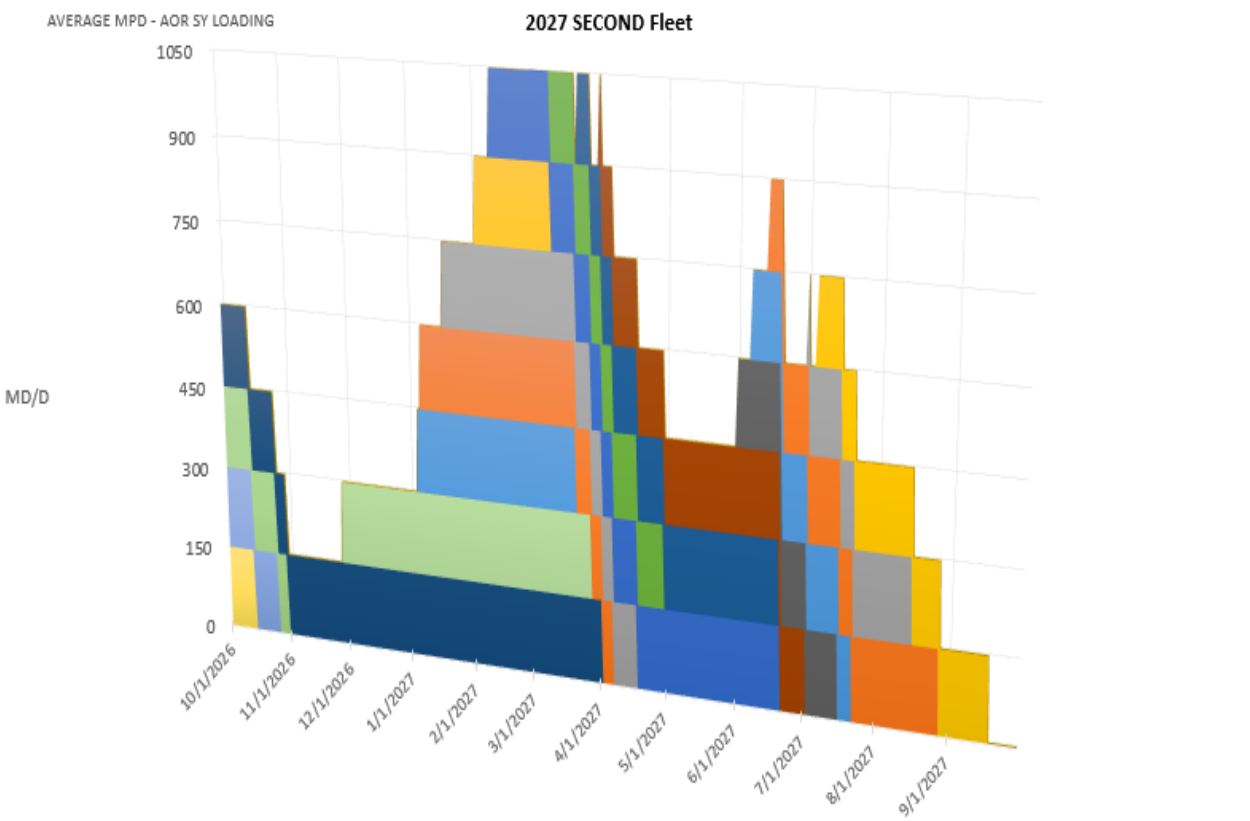

FY27 2nd Fleet Shipyard Loading

SHIP	EVENT	POP START	POP END
SACAGAWEA	ROH / DD (MSC)	7/15/2026	10/13/2026
WILLIAM MCLEAN	ROH / DD (MSC)	7/27/2026	10/25/2026
JOHN LENTHALL	MTA (MSC)	8/15/2026	10/30/2026
COMFORT	ROH / DD (MSC)	10/1/2026	4/1/2027
PATHFINDER	ROH / DD (MSC)	11/28/2026	3/27/2027
BURLINGTON	ROH / DD (MSC)	1/5/2027	3/20/2027
ZEUS	MTA (MSC)	1/7/2027	4/6/2027
MEDGAR EVERS	ROH / DD (MSC)	1/18/2027	4/17/2027
WESTWIND	ROH (MSC)	2/3/2027	3/9/2027
GYSGT FRED W STOCKHAM	ROH / DD (MSC)	2/10/2027	6/20/2027
ARCTIC	ROH / DD (MSC)	3/1/2027	4/29/2027
TRENTON	ROH / DD (MSC)	3/22/2027	6/19/2027
SODERMAN	ROH / DD (MSC)	4/1/2027	7/1/2027
WILLIAM MCLEAN	MTA (MSC)	6/1/2027	7/15/2027
SUPPLY	MTA (MSC)	6/7/2027	7/21/2027
PATUXENT	MTA (MSC)	6/14/2027	8/27/2027
ROBERT E PEARY	MTA (MSC)	7/1/2027	8/15/2027
KANAWHA	MTA (MSC)	7/5/2027	9/17/2027

- SACAGAWEA ROH / DD (MSC) 7/15/2026 10/13/2026
- JOHN LENTHALL MTA (MSC) 8/15/2026 10/30/2026
- PATHFINDER ROH / DD (MSC) 11/28/2026 3/27/2027
- ZEUS MTA (MSC) 1/7/2027 4/6/2027
- WESTWIND ROH (MSC) 2/3/2027 3/9/2027
- ARCTIC ROH / DD (MSC) 3/1/2027 4/29/2027
- SODERMAN ROH / DD (MSC) 4/1/2027 7/1/2027
- SUPPLY MTA (MSC) 6/7/2027 7/21/2027
- ROBERT E PEARY MTA (MSC) 7/1/2027 8/15/2027
- WILLIAM MCLEAN ROH / DD (MSC) 7/27/2026 10/25/2026
- COMFORT ROH / DD (MSC) 10/1/2026 4/1/2027
- BURLINGTON ROH / DD (MSC) 1/5/2027 3/20/2027
- MEDGAR EVERS ROH / DD (MSC) 1/18/2027 4/17/2027
- GYSGT FRED W STOCKHAM ROH / DD (MSC) 2/10/2027 6/20/2027
- TRENTON ROH / DD (MSC) 3/22/2027 6/19/2027
- WILLIAM MCLEAN MTA (MSC) 6/1/2027 7/15/2027
- PATUXENT MTA (MSC) 6/14/2027 8/27/2027
- KANAWHA MTA (MSC) 7/5/2027 9/17/2027

■ Denotes PoP carry-over from previous year
■ Denotes PoP end in the next year