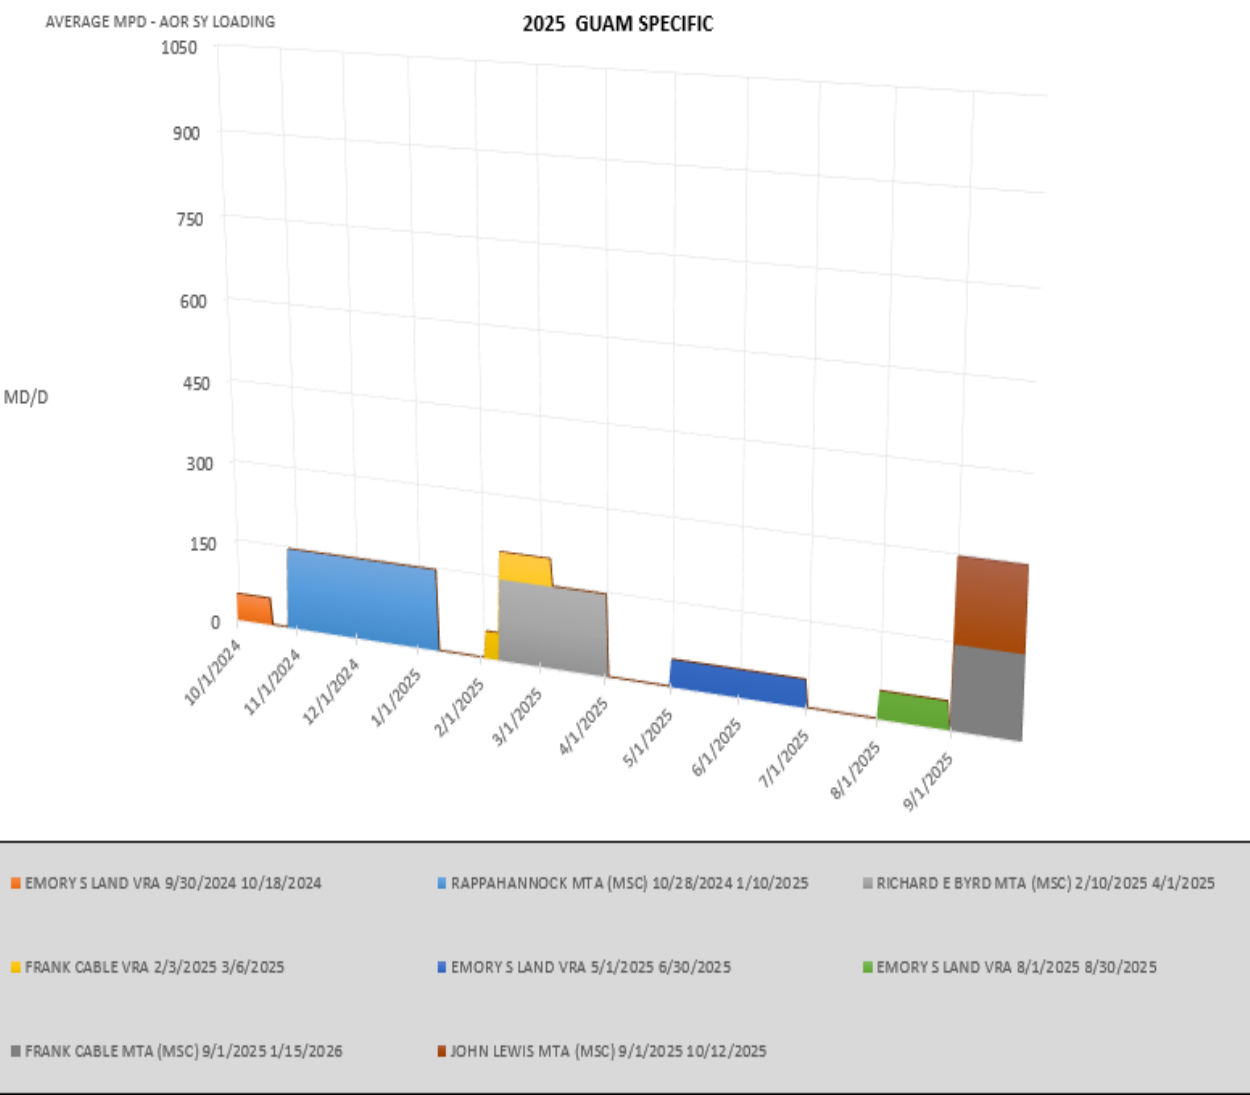

FY25 Guam Specific Shipyard Loading

SHIP	EVENT	POP START	POP END
EMORY S LAND	VRA	9/30/2024	10/18/2024
RAPPAHANNOCK	MTA (MSC)	10/28/2024	1/10/2025
RICHARD E BYRD	MTA (MSC)	2/10/2025	4/1/2025
FRANK CABLE	VRA	2/3/2025	3/6/2025
EMORY S LAND	VRA	5/1/2025	6/30/2025
EMORY S LAND	VRA	8/1/2025	8/30/2025
FRANK CABLE	MTA (MSC)	9/1/2025	1/15/2026
JOHN LEWIS	MTA (MSC)	9/1/2025	10/12/2025

Denotes PoP carry-over from previous year
Denotes PoP end in the next year