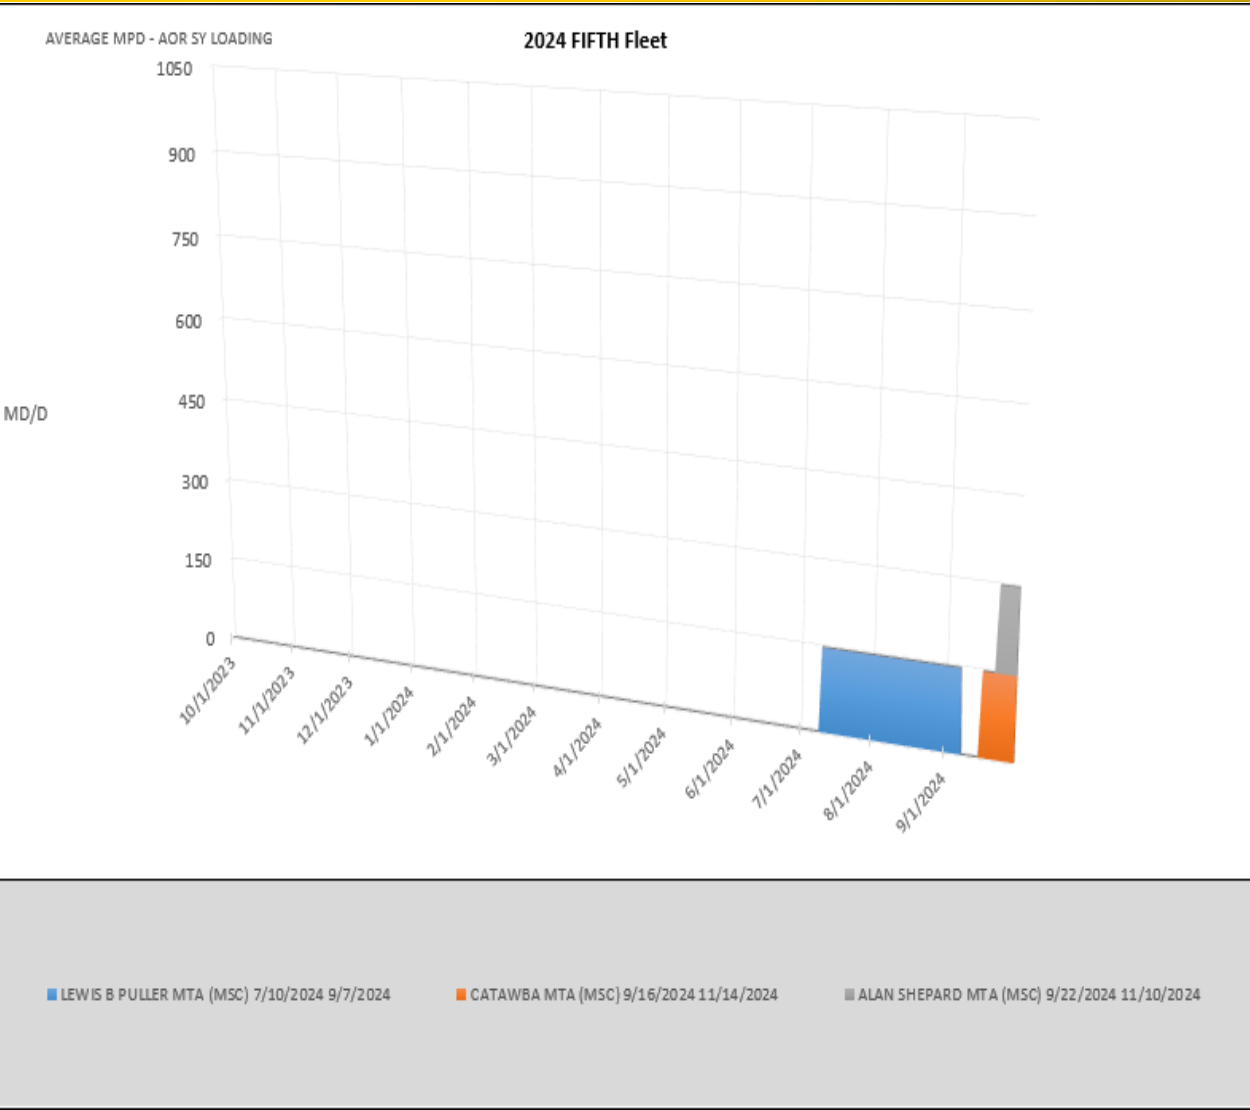

FY24 5th Fleet Shipyard Loading

SHIP	EVENT	POP START	POP END
LEWIS B PULLER	MTA (MSC)	7/10/2024	9/7/2024
CATAWBA	MTA (MSC)	9/16/2024	11/14/2024
ALAN SHEPARD	MTA (MSC)	9/22/2024	11/10/2024

Denotes PoP carry-over from previous year
Denotes PoP end in the next year