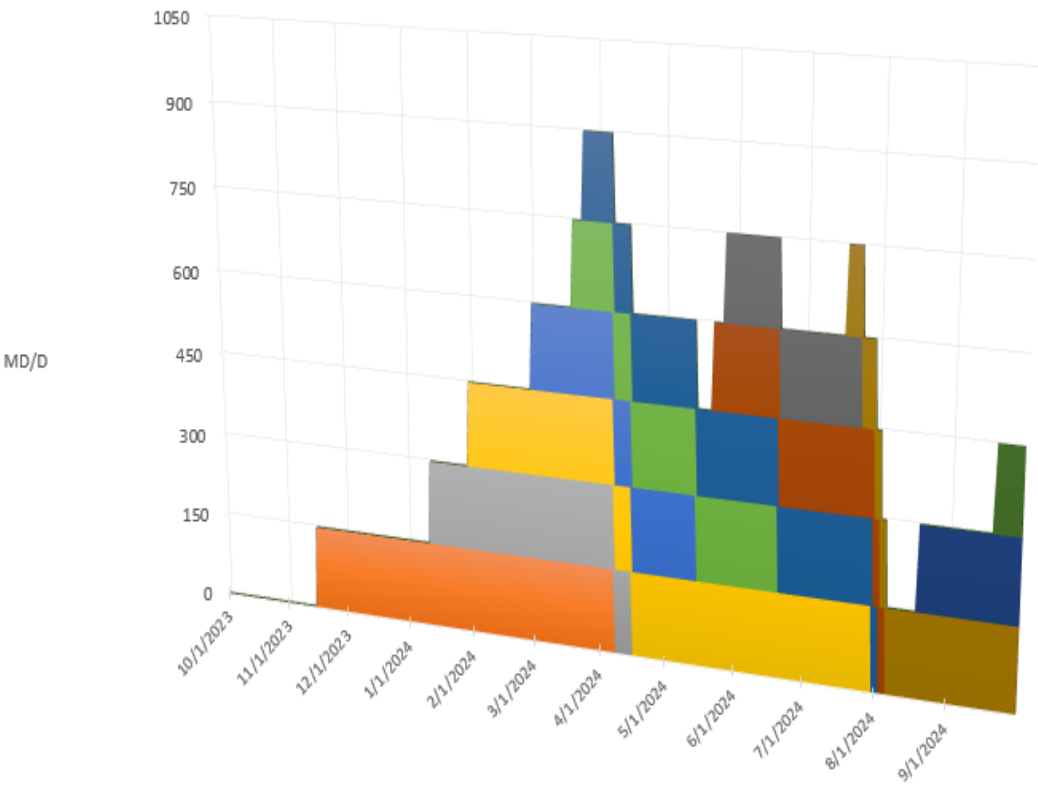

# FY24 7<sup>th</sup> Fleet Shipyard Loading

AVERAGE MPD - AOR SY LOADING

2024 SEVENTH Fleet

SHIP	EVENT	POP START	POP END
EMORY S LAND	MTA (MSC)	11/16/2023	4/7/2024
GUAM	ROH (MSC)	1/12/2024	4/15/2024
MILLINOCKET	ROH / DD (MSC)	1/31/2024	7/30/2024
HOWARD O LORENZEN	ROH (MSC)	3/1/2024	5/14/2024
LOYAL	MTA (MSC)	3/20/2024	6/19/2024
CARL BRASHEAR	ROH / DD (MSC)	3/25/2024	8/2/2024
BOWDITCH	ROH / DD (MSC)	5/22/2024	8/5/2024
VICTORIOUS	MTA (MSC)	5/27/2024	7/24/2024
JOHN ERICSSON	ROH (MSC)	7/18/2024	10/28/2024
WALLY SCHIRRA	ROH / DD (MSC)	8/19/2024	11/17/2024
CHARLES DREW	MTA (MSC)	9/19/2024	11/7/2024