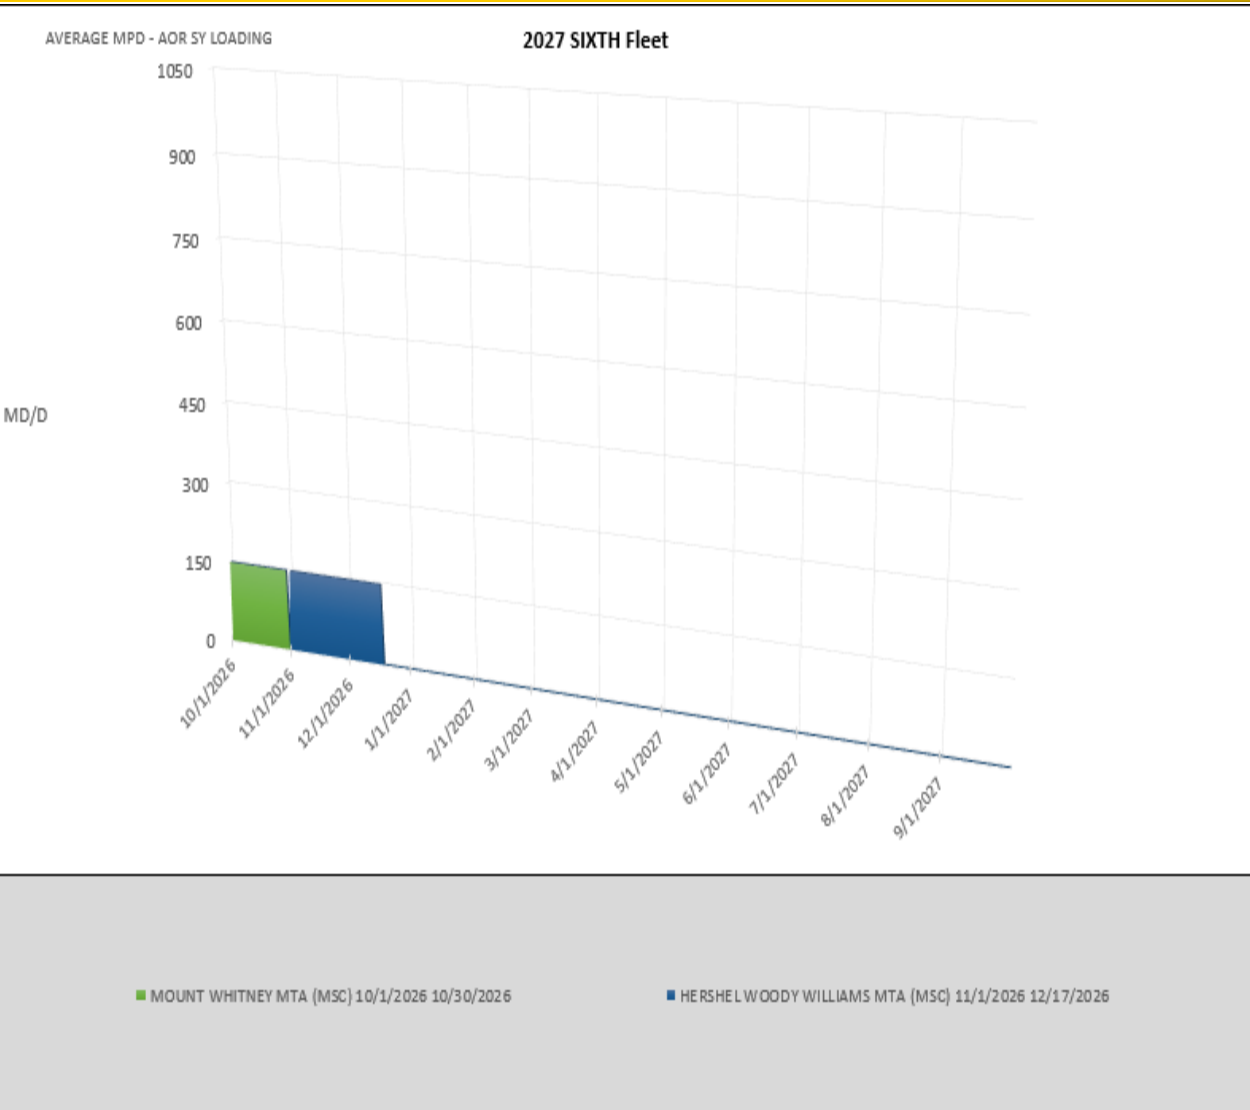

FY27 6th Fleet Shipyard Loading

SHIP	EVENT	POP START	POP END
MOUNT WHITNEY	MTA (MSC)	10/1/2026	10/30/2026
HERSHEL WOODY WILLIAMS	MTA (MSC)	11/1/2026	12/17/2026

Denotes PoP carry-over from previous year

Denotes PoP end in the next year