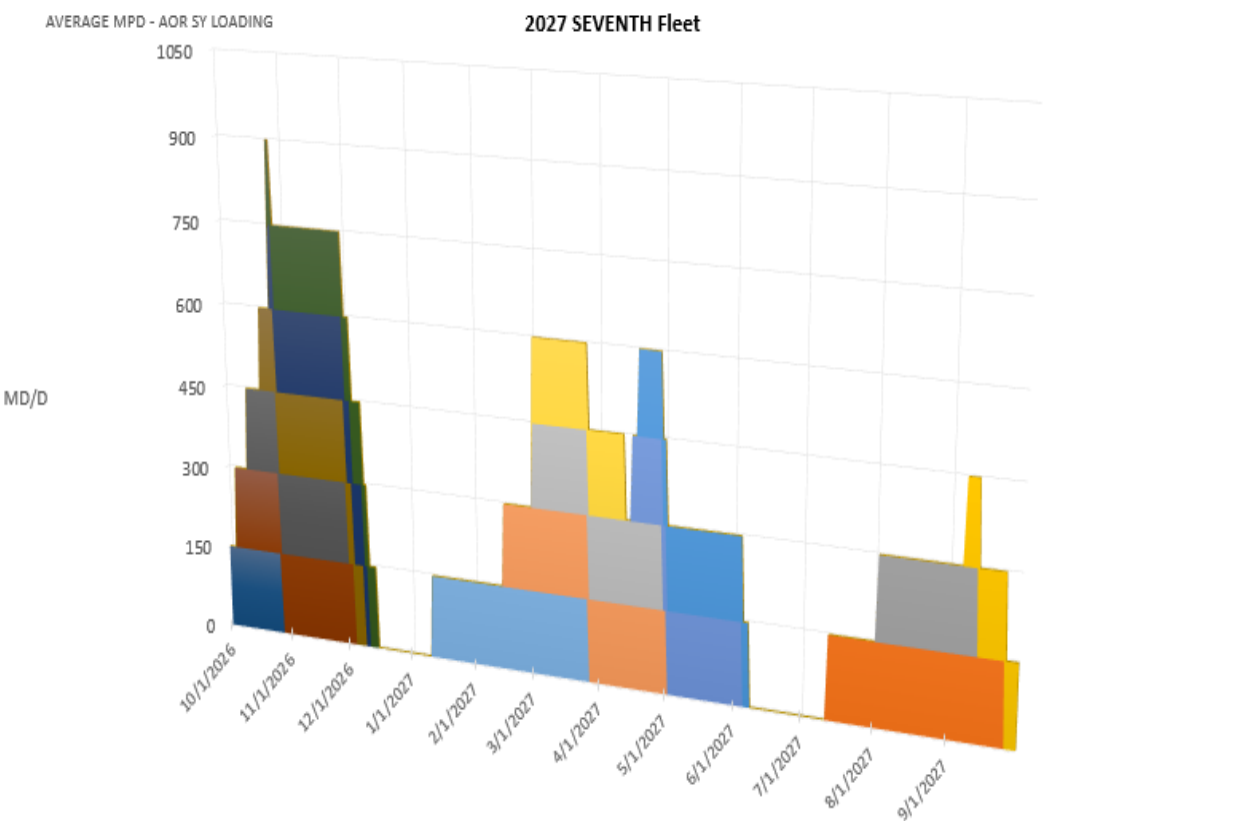

FY27 7th Fleet Shipyard Loading

SHIP	EVENT	POP START	POP END
EARL WARREN	ROH (MSC)	8/14/2026	10/27/2026
AMELIA EARHART	ROH (MSC)	10/5/2026	12/3/2026
CHARLES DREW	MTA (MSC)	10/12/2026	11/30/2026
CESAR CHAVEZ	MTA (MSC)	10/20/2026	12/8/2026
MIGUEL KEITH	MTA (MSC)	10/26/2026	12/10/2026
WALLY SCHIRRA	MTA (MSC)	10/26/2026	12/14/2026
APALACHICOLA	MTA (MSC)	1/11/2027	3/26/2027
MARY SEARS	ROH (MSC)	2/15/2027	5/1/2027
HOWARD O LORENZEN	ROH (MSC)	3/1/2027	4/29/2027
JOHN L CANLEY	MTA (MSC)	3/1/2027	4/12/2027
WASHINGTON CHAMBERS	MTA (MSC)	4/16/2027	6/4/2027
MATTHEW PERRY	MTA (MSC)	4/19/2027	6/7/2027
NEWPORT	MTA (MSC)	7/12/2027	9/24/2027
JOHN LEWIS	MTA (MSC)	8/2/2027	9/12/2027
EARL WARREN	MTA (MSC)	9/7/2027	10/18/2027

- EARL WARREN ROH (MSC) 8/14/2026 10/27/2026
- AMELIA EARHART ROH (MSC) 10/5/2026 12/3/2026
- CHARLES DREW MTA (MSC) 10/12/2026 11/30/2026
- CESAR CHAVEZ MTA (MSC) 10/20/2026 12/8/2026
- MIGUEL KEITH MTA (MSC) 10/26/2026 12/10/2026
- WALLY SCHIRRA MTA (MSC) 10/26/2026 12/14/2026
- APALACHICOLA MTA (MSC) 1/11/2027 3/26/2027
- MARY SEARS ROH (MSC) 2/15/2027 5/1/2027
- HOWARD O LORENZEN ROH (MSC) 3/1/2027 4/29/2027
- JOHN L CANLEY MTA (MSC) 3/1/2027 4/12/2027
- WASHINGTON CHAMBERS MTA (MSC) 4/16/2027 6/4/2027
- MATTHEW PERRY MTA (MSC) 4/19/2027 6/7/2027
- NEWPORT MTA (MSC) 7/12/2027 9/24/2027
- JOHN LEWIS MTA (MSC) 8/2/2027 9/12/2027
- EARL WARREN MTA (MSC) 9/7/2027 10/18/2027

Denotes PoP carry-over from previous year
Denotes PoP end in the next year