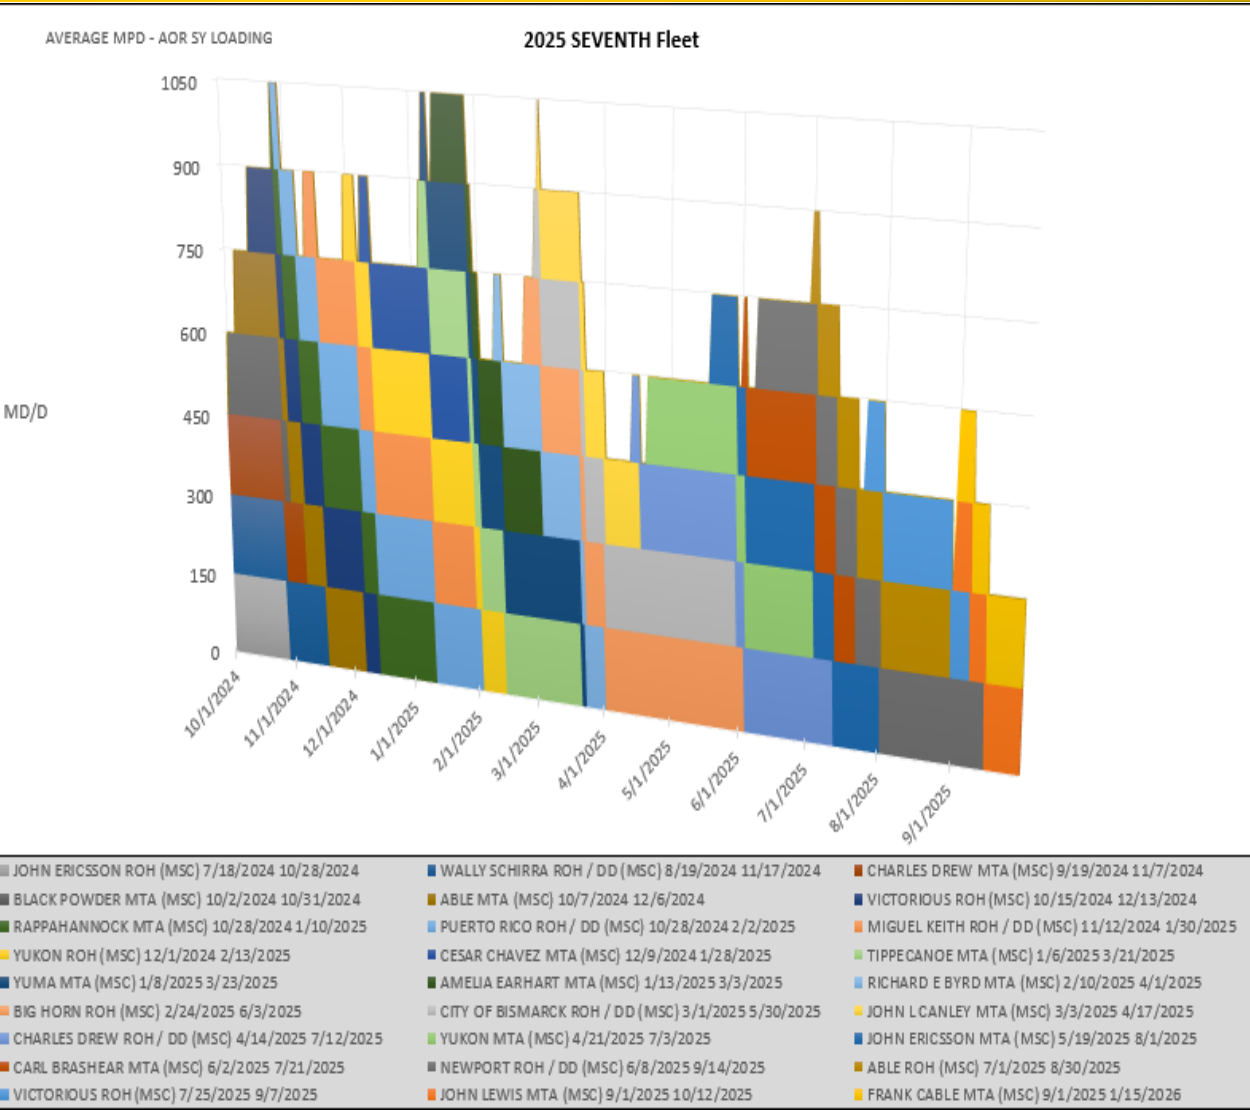

FY25 7th Fleet Shipyard Loading

SHIP	EVENT	POP START	POP END
JOHN ERICSSON	ROH (MSC)	7/18/2024	10/28/2024
WALLY SCHIRRA	ROH / DD (MSC)	8/19/2024	11/17/2024
CHARLES DREW	MTA (MSC)	9/19/2024	11/7/2024
BLACK POWDER	MTA (MSC)	10/2/2024	10/31/2024
ABLE	MTA (MSC)	10/7/2024	12/6/2024
VICTORIOUS	ROH (MSC)	10/15/2024	12/13/2024
RAPPAHANNOCK	MTA (MSC)	10/28/2024	1/10/2025
PUERTO RICO	ROH / DD (MSC)	10/28/2024	2/2/2025
MIGUEL KEITH	ROH / DD (MSC)	11/12/2024	1/30/2025
YUKON	ROH (MSC)	12/1/2024	2/13/2025
CESAR CHAVEZ	MTA (MSC)	12/9/2024	1/28/2025
TIPPECANOE	MTA (MSC)	1/6/2025	3/21/2025
YUMA	MTA (MSC)	1/8/2025	3/23/2025
AMELIA EARHART	MTA (MSC)	1/13/2025	3/3/2025
RICHARD E BYRD	MTA (MSC)	2/10/2025	4/1/2025
BIG HORN	ROH (MSC)	2/24/2025	6/3/2025
CITY OF BISMARCK	ROH / DD (MSC)	3/1/2025	5/30/2025
JOHN L CANLEY	MTA (MSC)	3/3/2025	4/17/2025
CHARLES DREW	ROH / DD (MSC)	4/14/2025	7/12/2025
YUKON	MTA (MSC)	4/21/2025	7/3/2025
JOHN ERICSSON	MTA (MSC)	5/19/2025	8/1/2025
CARL BRASHEAR	MTA (MSC)	6/2/2025	7/21/2025
NEWPORT	ROH / DD (MSC)	6/8/2025	9/14/2025
ABLE	ROH (MSC)	7/1/2025	8/30/2025
VICTORIOUS	ROH (MSC)	7/25/2025	9/7/2025
JOHN LEWIS	MTA (MSC)	9/1/2025	10/12/2025
FRANK CABLE	MTA (MSC)	9/1/2025	1/15/2026

Denotes PoP carry-over from previous year
Denotes PoP end in the next year