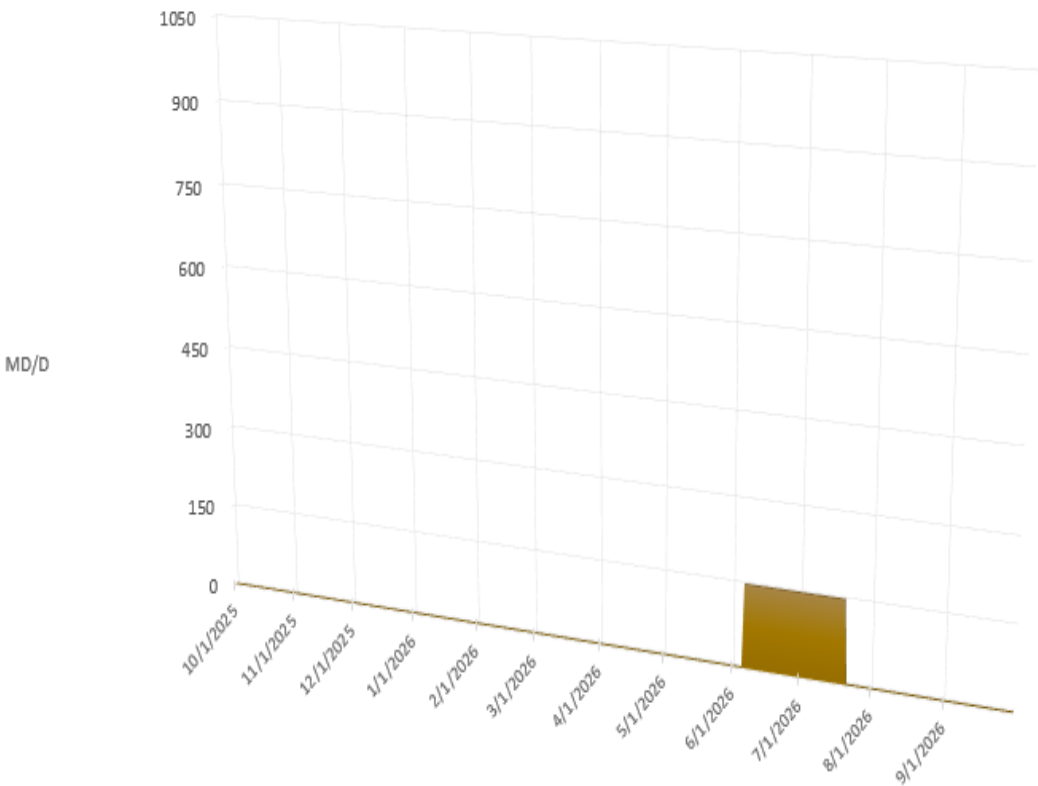

FY26 5th Fleet Shipyard Loading

AVERAGE MPD - AOR SY LOADING

2026 FIFTH Fleet

■ LEWIS B PULLER MTA (MSC) 6/6/2026 7/20/2026

SHIP	EVENT	POP START	POP END
LEWIS B PULLER	MTA (MSC)	6/6/2026	7/20/2026

■ Denotes PoP carry-over from previous year
■ Denotes PoP end in the next year